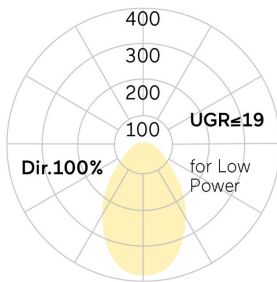

Matric-G3

Pendant light-line - Direct light distribution

Article code: LG3AEL-830M-L1182-Y

Customer / Project: _____

Note: _____

Productname	Matric-G3
Lamp	LED
Installation Type	Pendant light-line
Surface finish	Silver Anodised
Light characteristics	Direct light distribution
Colour temperature	3000K
Colour Rendering Index (CRI)	CRI>80
Optical system	Microprismatic screen
Control	Dimmable (DALI)
Length L/Diameter D (mm)	L=1182mm
Width W (mm)	W=55mm
Height H (mm)	H=75mm
Current/Power	Medium-Power
Luminous Flux	2066lm
Power consumption	21W
Suspension	Y-susp. (Set)
Ceiling rose colour	Ceiling rose: Matching luminaire`s surface colour
Pendant length (mm)	Pendant length max 1500mm
Degree of protection	IP20
Certification	Prüfzeichen: ENEC
Cable Colour	Power supply: transparent
LED lifetime	L85B10 (tq 25°C) = 50.000h
Photometric code	8 30 / 3 3 9
Photobiological class	RG0 (EN62471)
Indoor/Outdoor	Indoor: ta [ambient] max. 25°C
Weight (kg)	3kg