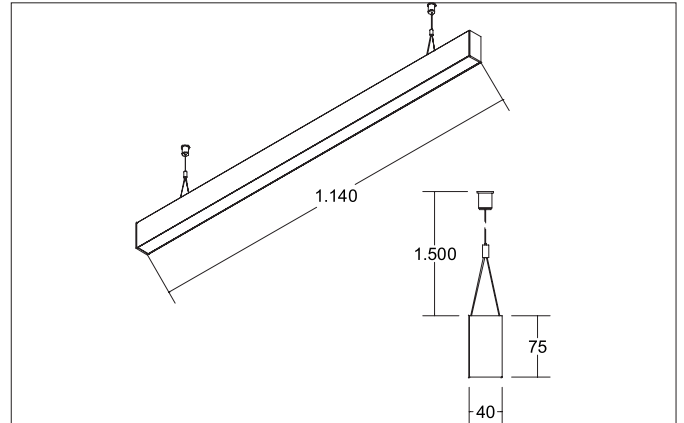

BIRO40 LED pendant profile luminaire direct/indirect
Article no. 77313084

Light.
For Generations.

Tender

LED pendant profile luminaire direct/indirect, Rectangular. Luminaire length 1144.0 mm, Luminaire width 40.0 mm, Hight 75.0 mm, for pendulum mounting. Pendulum length max. 1500.0 mm Weight 2.59 kg, with rotationssymmetrical, deep, wide distributed light intensity. optimal light distribution due to a microprismatic cover. Luminous flux 5.720 lm, UGR < 19, Power 45,9 W, System Efficiency 125 lm/W, Light colour neutral white, Correlated color temprature (CCT) 4.000 K, Colour rendering index CRI > 90, Rated life time L70/B50 at 25 °C: 60000 h, Rated life time L80/B50 at 25 °C: 60000 h, Housing material: Aluminium / Acrylic, Colour: Black, Permissible ambient temperature (ta): -20 °C - +25 °C, Protection class (EN 61140): I, Degree of protection (DIN EN 60529): IP20. With electronic driver, on/off switchable.

Article data	
Article no.	77313084
GTIN	4251433935100
Series name	BIRO40
Short description	LED pendant profile luminaire direct/indirect
Material	Aluminium / Acrylic
Colour	Black
Shape	Rectangular
Length	1,144 mm
Width	40 mm
Hight	75 mm
Weight	2.590 kg

Mounting technology	
Mounting method	Suspended
Place of installation	Ceiling-mounted
Adjustability	Not adjustable
Pendulum length max.	1,500 mm
Material cover	Plastic, microprismatic

Packing data	
Gross weight	3.04 kg
Length of packaging	1,250 mm
Packaging width	160 mm
Packaging height	135 mm
Disposal at end of life	This product must not be disposed of with household waste. You are obliged, to dispose of such electrical waste separately. By disposing of electrical waste and other old or defective electronics separately, you support recycling or other forms of re-use. In that way you help to take care and to avoid that harmful substances get into the environment.