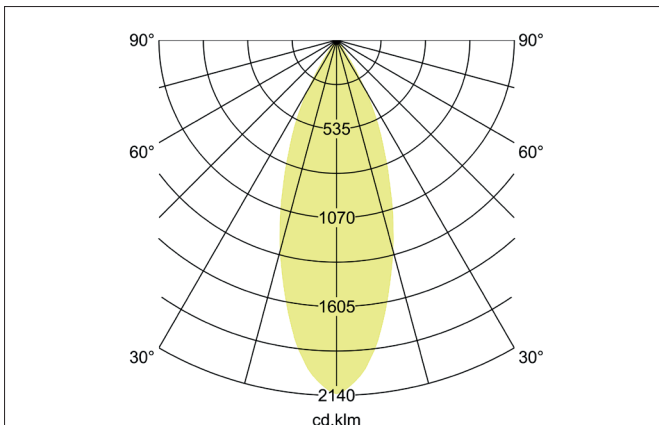

TRAXX MINI LED track spotlight, on/off switchable
Article no. 88704183

Light.
For Generations.

Tender

LED track spotlight, on/off switchable, Round. Ceiling cut-out Installation depth mm, Outer diameter 50 mm, Weight 0,378 kg, with rotationssymmetrical, deep, wide distributed light intensity. Luminous flux 1.733 lm, Power 1 x 14,5 W, Light colour warm white, Correlated color temperature (CCT) 3.000 K, Colour rendering index CRI > 90, Rated life time L80/B50 at 25 °C: 50.000 h, Housing material: Aluminium / Glass / Plastic, Colour: Black structure, Permissible ambient temperature (ta): -20 °C - +25 °C, Protection class (EN 61140): II, Degree of protection (DIN EN 60529): IP20, .With electronic driver, on/off switchable.

Article data	
Article no.	88704183
GTIN	4251433977940
Series name	TRAXX MINI
Short description	LED track spotlight, on/off switchable
Material	Aluminium / Glass / Plastic
Colour	Black
Type of surface	Structure
Shape	Round
Outer diameter	50 mm
Weight	0.378 kg

TRAXX MINI LED track spotlight, on/off switchable

Article no. 88704183

Light.
For Generations.

Lighting technology	
Colour temperature	3.000 K
Light colour	White
Luminous flux	1,733 lm
System efficiency	120 lm/W
Colour rendering	CRI > 90
Reflector	High-gloss
Beam angle	40°
Light sharing	Symmetric