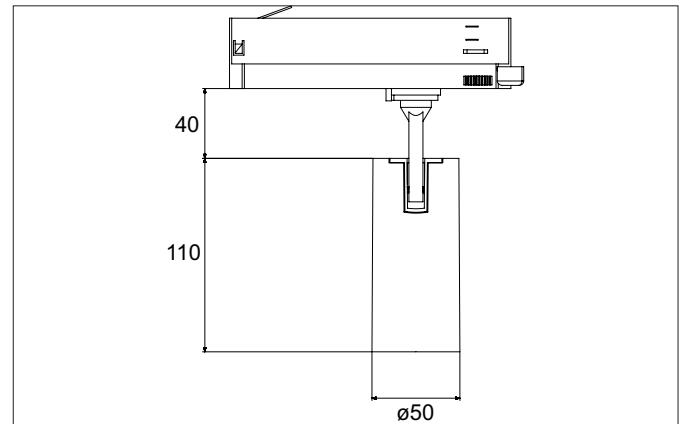

TRAXX MINI LED track spotlight, on/off switchable
Article no. 88704183

Light.
For Generations.

Tender

LED track spotlight, on/off switchable, Round. Ceiling cut-out Installation depth mm, Outer diameter 50 mm, Weight 0,378 kg, with rotationssymmetrical, deep, wide distributed light intensity. Luminous flux 1.733 lm, Power 1 x 14,5 W, Light colour warm white, Correlated color temperature (CCT) 3.000 K, Colour rendering index CRI > 90, Rated life time L80/B50 at 25 °C: 50.000 h, Housing material: Aluminium / Glass / Plastic, Colour: Black structure, Permissible ambient temperature (ta): -20 °C - +25 °C, Protection class (EN 61140): II, Degree of protection (DIN EN 60529): IP20, .With electronic driver, on/off switchable.

Article data	
Article no.	88704183
GTIN	4251433977940
Series name	TRAXX MINI
Short description	LED track spotlight, on/off switchable
Material	Aluminium / Glass / Plastic
Colour	Black
Type of surface	Structure
Shape	Round
Outer diameter	50 mm
Weight	0.378 kg

TRAXX MINI LED track spotlight, on/off switchable

Article no. 88704183

Light.
For Generations.

Lighting technology	
Colour temperature	3.000 K
Light colour	White
Luminous flux	1,733 lm
System efficiency	120 lm/W
Colour rendering	CRI > 90
Reflector	High-gloss
Beam angle	40°
Light sharing	Symmetric

Packing data	
Gross weight	0.455 kg
Length of packaging	170 mm
Packaging width	170 mm
Packaging height	110 mm
Disposal at end of life	This product must not be disposed of with household waste. You are obliged, to dispose of such electrical waste separately. By disposing of electrical waste and other old or defective electronics separately, you support recycling or other forms of re-use. In that way you help to take care and to avoid that harmful substances get into the environment.