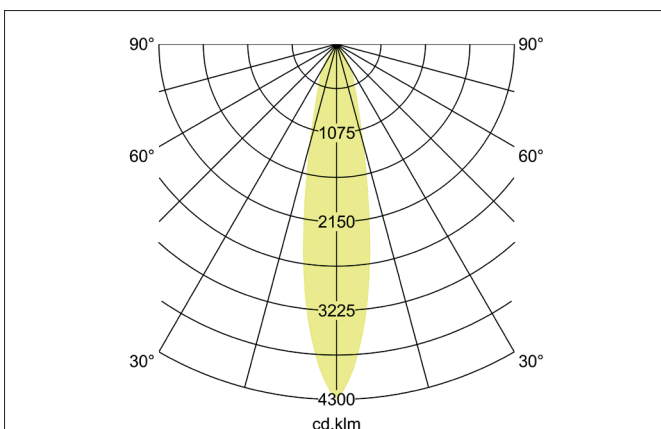

TRAXX MAXI LED semi-recessed spotlight, DALI
Article no. 88802175DA

Light.
For Generations.

Tender

LED semi-recessed spotlight, DALI, Round. Ceiling cut-out \varnothing 68 mm, Installation depth 50 mm, with rotationssymmetrical, deep, wide distributed light intensity. optimal light distribution due to a glass transparent cover. Luminous flux 2.935 lm, Power 1 x 24 W, Light colour neutral white, Correlated color temprature (CCT) 3.500 K, Colour rendering index CRI > 90, Rated life time L80/B50 at 25 °C: 50.000 h, Housing material: Aluminium, Colour: White structure, Permissible ambient temperature (ta): -20 °C - +25 °C, Protection class (EN 61140): II, Degree of protection (DIN EN 60529): IP20, .With electronic driver, DALI dimmable.

Article data	
Article no.	88802175DA
GTIN	4251433986065
Series name	TRAXX MAXI
Short description	LED semi-recessed spotlight, DALI
Material	Aluminium
Colour	White
Type of surface	Structure
Shape	Round
Built-in diameter	68 mm
Installation depth	50 mm
Weight	N.N.

TRAXX MAXI LED semi-recessed spotlight, DALI

Article no. 88802175DA

Light.
For Generations.

Lighting technology	
Colour temperature	3.500 K
Light colour	White
Light output	Direct
Luminous flux	2,935 lm
System efficiency	122 lm/W
Colour rendering	CRI > 90
Reflector	High-gloss
Beam angle	20°
Light sharing	Symmetric