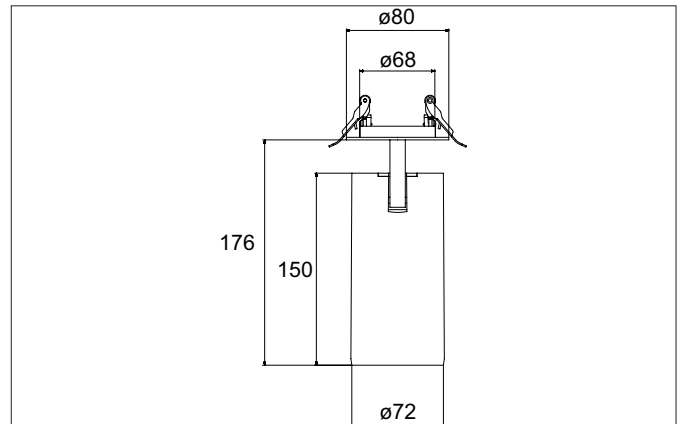

TRAXX MAXI LED semi-recessed spotlight, DALI
Article no. 88802175DA

Light.
For Generations.

Tender

LED semi-recessed spotlight, DALI, Round. Ceiling cut-out \varnothing 68 mm, Installation depth 50 mm, with rotationssymmetrical, deep, wide distributed light intensity. optimal light distribution due to a glass transparent cover. Luminous flux 2.935 lm, Power 1 x 24 W, Light colour neutral white, Correlated color temprature (CCT) 3.500 K, Colour rendering index CRI > 90, Rated life time L80/B50 at 25 °C: 50.000 h, Housing material: Aluminium, Colour: White structure, Permissible ambient temperature (ta): -20 °C - +25 °C, Protection class (EN 61140): II, Degree of protection (DIN EN 60529): IP20, .With electronic driver, DALI dimmable.

Article data	
Article no.	88802175DA
GTIN	4251433986065
Series name	TRAXX MAXI
Short description	LED semi-recessed spotlight, DALI
Material	Aluminium
Colour	White
Type of surface	Structure
Shape	Round
Built-in diameter	68 mm
Installation depth	50 mm
Weight	N.N.

TRAXX MAXI LED semi-recessed spotlight, DALI

Article no. 88802175DA

Light.
For Generations.

Lighting technology	
Colour temperature	3.500 K
Light colour	White
Light output	Direct
Luminous flux	2,935 lm
System efficiency	122 lm/W
Colour rendering	CRI > 90
Reflector	High-gloss
Beam angle	20°
Light sharing	Symmetric

Mounting technology	
Mounting method	Recessed mounting
Place of installation	Ceiling-mounted
Adjustability	Rotable and pivoted
Swivel angle	90°
Rotation angle	350°
Head adjustable angle	90°
Further references	No cover with thermal insulation material
Material cover	Glass transparent
Suitable for through-wiring	No