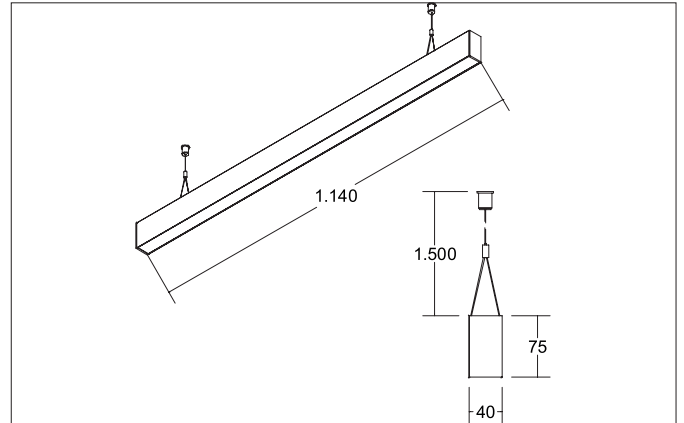

BIRO40 LED pendant profile luminaire direct/indirect

Article no. 77313693

Light.
For Generations.**Tender**

LED pendant profile luminaire direct/indirect, Rectangular. Luminaire length 1144.0 mm, Luminaire width 40.0 mm, Height 75.0 mm, for pendulum mounting. Pendulum length max. 1500.0 mm Weight 2.59 kg, with rotationssymmetrical, deep, wide distributed light intensity. optimal light distribution due to a microprismatic cover. Luminous flux 5.060 lm, UGR < 19, Power 45,9 W, System Efficiency 110 lm/W, Light colour warm white, Correlated color temperature (CCT) 3.000 K, Colour rendering index CRI > 90, Rated life time L70/B50 at 25 °C: 60000 h, Rated life time L80/B50 at 25 °C: 60000 h, Housing material: Aluminium / Acrylic, Colour: Silver, Permissible ambient temperature (ta): -20 °C - +25 °C, Protection class (EN 61140): I, Degree of protection (DIN EN 60529): IP20. With electronic driver, on/off switchable.

Article data	
Article no.	77313693
GTIN	4251433935117
Series name	BIRO40
Short description	LED pendant profile luminaire direct/indirect
Material	Aluminium / Acrylic
Colour	Silver
Shape	Rectangular
Length	1,144 mm
Width	40 mm
Height	75 mm
Weight	2.590 kg

Mounting technology	
Mounting method	Suspended
Place of installation	Ceiling-mounted
Adjustability	Not adjustable
Pendulum length max.	1,500 mm
Material cover	Plastic, microprismatic

Packing data	
Gross weight	3.04 kg
Length of packaging	1,250 mm
Packaging width	160 mm
Packaging height	135 mm
Disposal at end of life	This product must not be disposed of with household waste. You are obliged, to dispose of such electrical waste separately. By disposing of electrical waste and other old or defective electronics separately, you support recycling or other forms of re-use. In that way you help to take care and to avoid that harmful substances get into the environment.