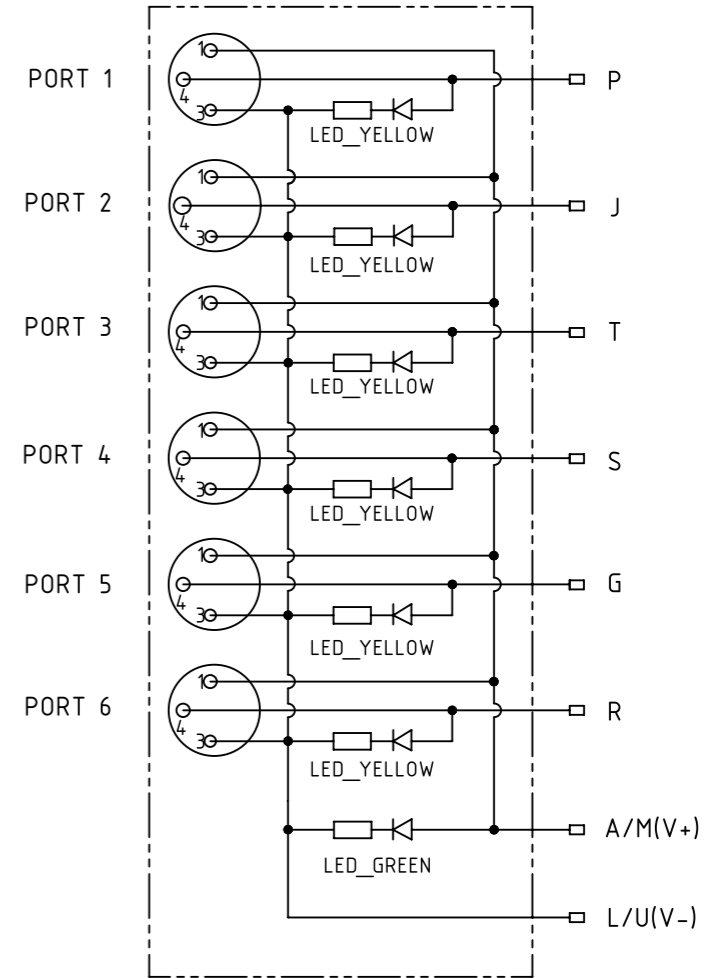

Loading plan

- Protection level: IP67
 - Temperature range: -25°C ... +85°C

All Dimensions in mm		Tech. Character.		Free size tol.		According to production drawing	
	All rights reserved		Created by BANIUD Banciu	Inspected by COSTEA Costea	Standardisation MUNTEANV Muntean	Date 2019-05-07	State Final Release
	Department HCS - RO		Title har-SAB M8/6/3p M16				Doc-Key / ECM-Nr. 100831617/UGD/000/A 500000151640
HARTING Customised Solutions D-32339 Espelkamp			Type TB	Number 090700410100		Rev. A	Page 1/1