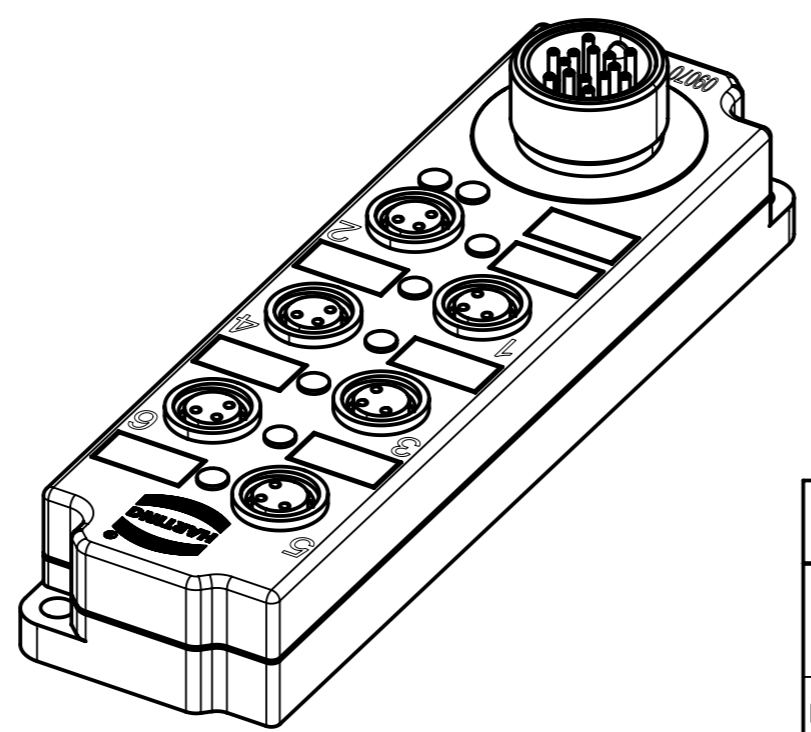

Loading plan

- Protection level: IP67
 - Temperature range: -25°C ... +85°C

All Dimensions in mm		Tech. Character.		Free size tol.		According to production drawing	
	All rights reserved		Created by BANIUD Banciu	Inspected by COSTEA Costea	Standardisation MUNTEANV Muntean	Date 2019-05-07	State Final Release
	Department HCS - RO		Title har-SAB M8/6/3p M16				Doc-Key / ECM-Nr. 100831617/UGD/000/A 500000151640
HARTING Customised Solutions D-32339 Espelkamp			Type TB	Number 090700410100		Rev. A	Page 1/1