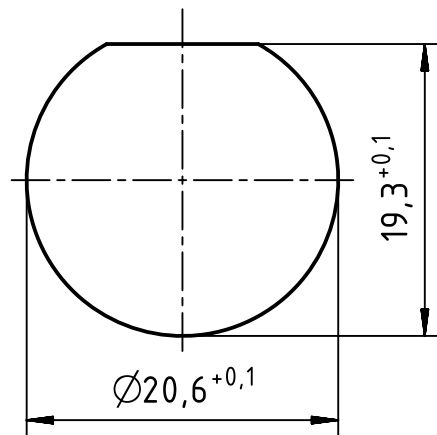

panel cut out

Plastic snap ring - Male

	All Dimensions in mm Original Size DIN A4		Scale 2:1	Free size tol.		Ref.
						Sub.
	All rights reserved		Created by DYCKC	Inspected by GRUBES	Standardisation TIEMANNA	Date 2019-07-19
	Department EL PD		Title M23 HBM front male Pg13,5			State Final Release
HARTING Electric GmbH & Co. KG D-32339 Espelkamp			Type TB	Number 09 15 100 0364		Doc-Key / ECM-Nr. 100708196/UGD/000/C 500000154908
					Rev. C	Page 1/1