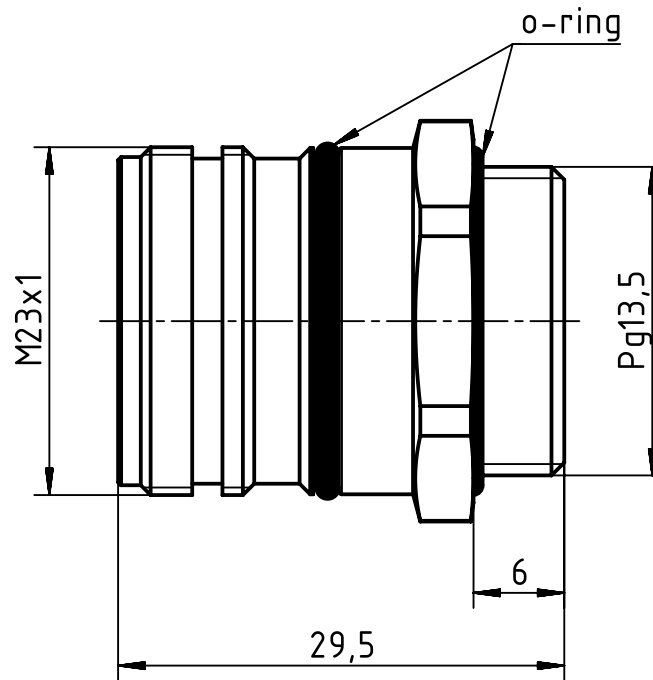

panel cut out

Plastic snap ring - Male

	All Dimensions in mm Original Size DIN A4		Scale 2:1	Free size tol.		Ref.
						Sub.
	All rights reserved		Created by DYCKC	Inspected by GRUBES	Standardisation TIEMANNA	Date 2019-07-19
	Department EL PD		Title M23 HBM front male Pg13,5			State Final Release
HARTING Electric GmbH & Co. KG D-32339 Espelkamp			Type TB	Number 09 15 100 0364		Doc-Key / ECM-Nr. 100708196/UGD/000/C 500000154908
					Rev. C	Page 1/1