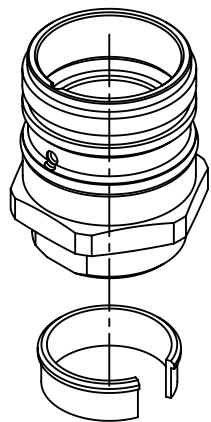

panel cut out

Plastic snap ring - Male

	All Dimensions in mm Original Size DIN A4		Scale 2:1	Free size tol.		Ref.
						Sub.
	All rights reserved		Created by DYCKC	Inspected by GRUBES	Standardisation TIEMANNA	Date 2019-07-19
	Department EL PD		Title M23 HBM front male Pg13,5			State Final Release
HARTING Electric GmbH & Co. KG D-32339 Espelkamp			Type TB	Number 09 15 100 0364		Doc-Key / ECM-Nr. 100708196/UGD/000/C 500000154908
					Rev. C	Page 1/1