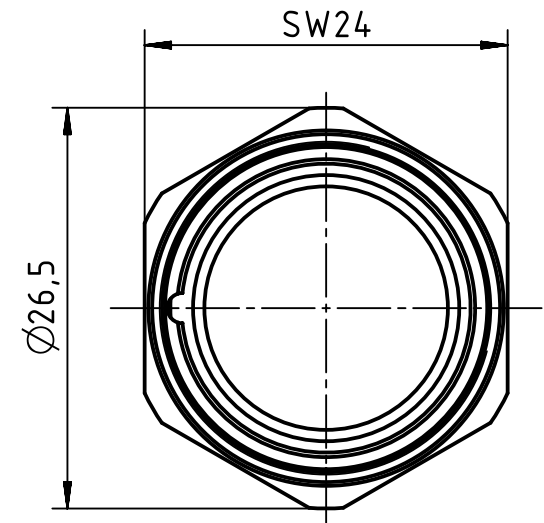

panel cut out

Plastic snap ring - Male

	All Dimensions in mm Original Size DIN A4		Scale 2:1	Free size tol.		Ref.
						Sub.
	All rights reserved		Created by DYCKC	Inspected by GRUBES	Standardisation TIEMANNA	Date 2019-07-19
	Department EL PD		Title M23 HBM front male Pg13,5			State Final Release
HARTING Electric GmbH & Co. KG D-32339 Espelkamp			Type TB	Number 09 15 100 0364		Doc-Key / ECM-Nr. 100708196/UGD/000/C 500000154908
					Rev. C	Page 1/1