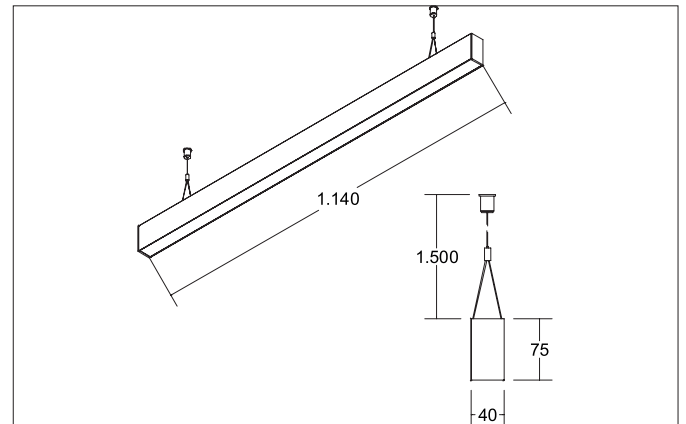

BIRO40 LED pendant profile luminaire direct/indirect

Article no. 77323083

Light.
For Generations.**Tender**

LED pendant profile luminaire direct/indirect, Rectangular. Luminaire length 1144.0 mm, Luminaire width 40.0 mm, Height 75.0 mm, for pendulum mounting. Pendulum length max. 1500.0 mm Weight 2.59 kg, with rotationssymmetrical, deep, wide distributed light intensity. optimal light distribution due to a satinised cover. Luminous flux 4.970 lm, UGR < 20, Power 45,9 W, System Efficiency 108 lm/W, Light colour warm white, Correlated color temprature (CCT) 3.000 K, Colour rendering index CRI > 90, Rated life time L70/B50 at 25 °C: 60000 h, Rated life time L80/B50 at 25 °C: 60000 h, Housing material: Aluminium / Acrylic, Colour: Black, Permissible ambient temperature (ta): -20 °C - +25 °C, Protection class (EN 61140): I, Degree of protection (DIN EN 60529): IP20. With electronic driver, on/off switchable.

Article data	
Article no.	77323083
GTIN	4251433935179
Series name	BIRO40
Short description	LED pendant profile luminaire direct/indirect
Material	Aluminium / Acrylic
Colour	Black
Shape	Rectangular
Length	1,144 mm
Width	40 mm
Height	75 mm
Weight	2.590 kg

Mounting technology	
Mounting method	Suspended
Place of installation	Ceiling-mounted
Adjustability	Not adjustable
Pendulum length max.	1,500 mm
Material cover	Plastic, satinised

Packing data	
Gross weight	3.04 kg
Length of packaging	1,250 mm
Packaging width	75 mm
Packaging height	75 mm
Disposal at end of life	This product must not be disposed of with household waste. You are obliged, to dispose of such electrical waste separately. By disposing of electrical waste and other old or defective electronics separately, you support recycling or other forms of re-use. In that way you help to take care and to avoid that harmful substances get into the environment.