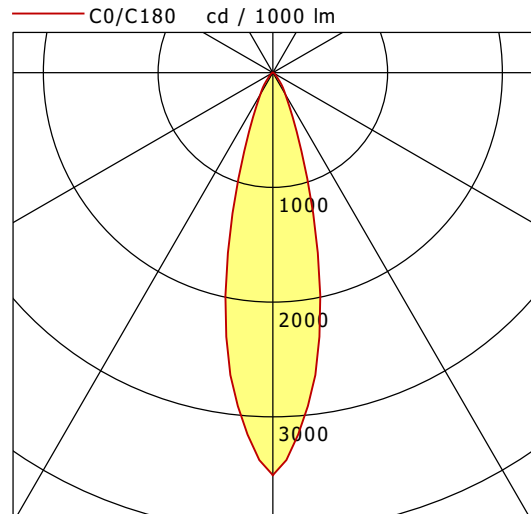

VTRXS 12.0530.25

Vale-Tu Round XSmall (1xLED 12W 830/3000K 1120lm)

	C0	C90	C180	C270
0°	3508	3508	3508	3508
15°	1444	1444	1444	1444
30°	217	217	217	217
45°	43	43	43	43
60°	14	14	14	14
75°	7	7	7	7
90°	0	0	0	0
cd / 1000 lm				

η	LED
Efficiency	94 lm/W
Direct/Indirect	↓ 100% / ↑ 0%
System Power	12 W
UGR	X=4H, Y=8H
Reflection factors	70/50/20
UGR C0/C180	21.6
UGR C90/C270	21.6
CIE Flux Codes	94 98 100 100 100
Ra/CRI	>80