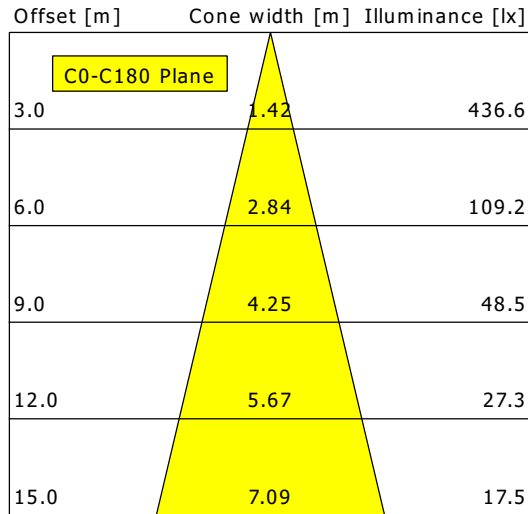

VTRXS 12.0530.25

Vale-Tu Round XSmall (1xLED 12W 830/3000K 1120lm)

	C0	C90	C180	C270
0°	3508	3508	3508	3508
15°	1444	1444	1444	1444
30°	217	217	217	217
45°	43	43	43	43
60°	14	14	14	14
75°	7	7	7	7
90°	0	0	0	0
cd / 1000 lm				

η	LED
Efficiency	94 lm/W
Direct/Indirect	↓ 100% / ↑ 0%
System Power	12 W
UGR	X=4H, Y=8H
Reflection factors	70/50/20
UGR C0/C180	21.6
UGR C90/C270	21.6
CIE Flux Codes	94 98 100 100 100
Ra/CRI	>80