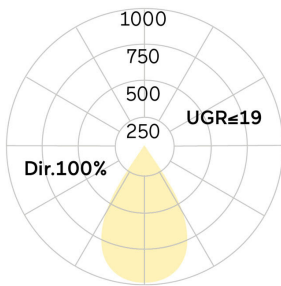

Matric-AX

Surface mounted light-line - Direct light distribution

Article code: LAXLBE-830E-L1723-B