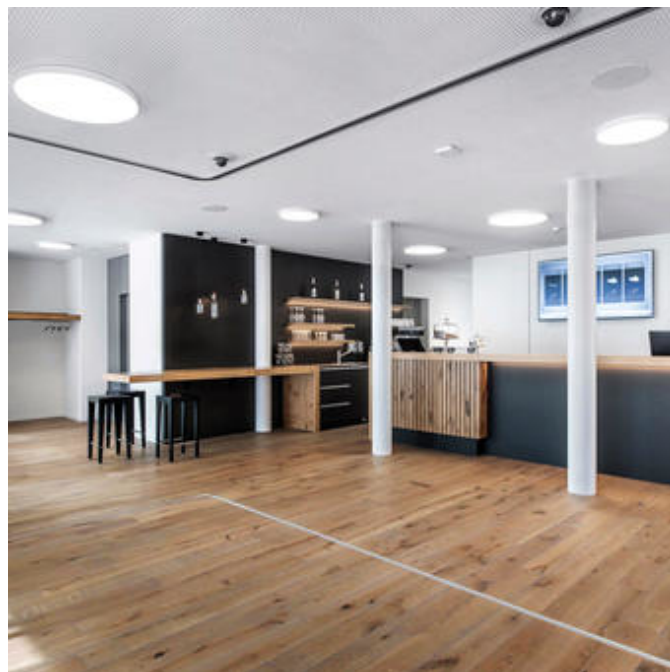

## Basic-A5

Surface mounted luminaire - Direct light distribution

Article code: BA5ABL-830M-D600

Illustrations may only be similar and serve as an orientation.

Basic-A5. LED. Surface mounted luminaire for wall or ceiling mounting with minimalist edge. Luminaire body made of high-quality aluminum profile. Surface finish Jet Black. Direct only light distribution. Colour temperature: 3000K (Warm White). Colour Rendering Index (CRI): >80. Microprismatic screen for uniform illumination and reduced luminance in office areas. UGR<=19. Dimmable DALI. DxH (round). D=600mm. H=38mm. Medium-power current.