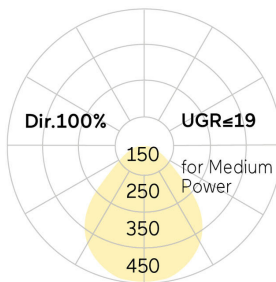

## Basic-A5

Surface mounted luminaire - Direct light distribution

Article code: BA5ABL-830M-D600

Illustrations may only be similar and serve as an orientation.

Basic-A5. LED. Surface mounted luminaire for wall or ceiling mounting with minimalist edge. Luminaire body made of high-quality aluminum profile. Surface finish Jet Black. Direct only light distribution. Colour temperature: 3000K (Warm White). Colour Rendering Index (CRI): >80. Microprismatic screen for uniform illumination and reduced luminance in office areas. UGR<=19. Dimmable DALI. DxH (round). D=600mm. H=38mm. Medium-power current.

3170lm. 25W. 8,8kg. Binning initial <= MacAdam 3. IP40. Protection class I. CE, UKCA marking. Prüfzeichen: ENEC. IK02. 220-240V. 50-60 Hz. RG0 (EN62471). Luminous flux reduction up to 0,3%/1.000 operating hours. Nominal failure rate: 0,2%/1.000 operating hours. L85B10 (tq 25°C) = 50.000h. 5 years warranty. Manufacturer: Lightnet GmbH, ISO 9001:2015 and 50001:2018 certified.

## Basic-A5

Surface mounted luminaire - Direct light distribution

Article code: BA5ABL-830M-D600

Customer / Project: \_\_\_\_\_

Note: \_\_\_\_\_

Productname	Basic-A5
Lamp	LED
Installation Type	Surface mounted luminaire
Surface finish	Jet Black
Light characteristics	Direct light distribution
Colour temperature	3000K
Colour Rendering Index (CRI)	CRI>80
Optical system	Microprismatic screen
Control	Dimmable (DALI)
Length L/Diameter D (mm)	D=600mm
Height H (mm)	H=38mm
Current/Power	Medium-Power
Luminous Flux	3170lm
Power consumption	25W
Degree of protection	IP40
Certification	Prüfzeichen: ENEC
LED lifetime	L85B10 (tq 25°C) = 50.000h
UGR	UGR<=19
Photometric code	8 30 / 3 3 9
Photobiological class	RG0 (EN62471)
Indoor/Outdoor	Indoor: ta [ambient] max. 25°C
Weight (kg)	8,8kg