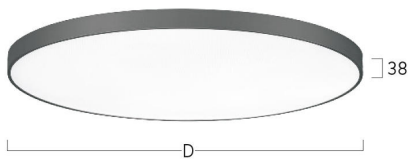

## Basic-A5

Surface mounted luminaire - Direct light distribution

Article code: BA5ABL-830M-D600

Illustrations may only be similar and serve as an orientation.

Basic-A5. LED. Surface mounted luminaire for wall or ceiling mounting with minimalist edge. Luminaire body made of high-quality aluminum profile. Surface finish Jet Black. Direct only light distribution. Colour temperature: 3000K (Warm White). Colour Rendering Index (CRI): >80. Microprismatic screen for uniform illumination and reduced luminance in office areas. UGR<=19. Dimmable DALI. DxH (round). D=600mm. H=38mm. Medium-power current.

## Basic-A5

Surface mounted luminaire - Direct light distribution

Article code: BA5ABL-830M-D600

Customer / Project: \_\_\_\_\_

Note: \_\_\_\_\_

Productname	Basic-A5
Lamp	LED
Installation Type	Surface mounted luminaire
Surface finish	Jet Black
Light characteristics	Direct light distribution
Colour temperature	3000K
Colour Rendering Index (CRI)	CRI>80
Optical system	Microprismatic screen
Control	Dimmable (DALI)
Length L/Diameter D (mm)	D=600mm
Height H (mm)	H=38mm
Current/Power	Medium-Power
Luminous Flux	3170lm
Power consumption	25W
Degree of protection	IP40
Certification	Prüfzeichen: ENEC
LED lifetime	L85B10 (tq 25°C) = 50.000h
UGR	UGR<=19
Photometric code	8 30 / 3 3 9
Photobiological class	RG0 (EN62471)
Indoor/Outdoor	Indoor: ta [ambient] max. 25°C
Weight (kg)	8,8kg