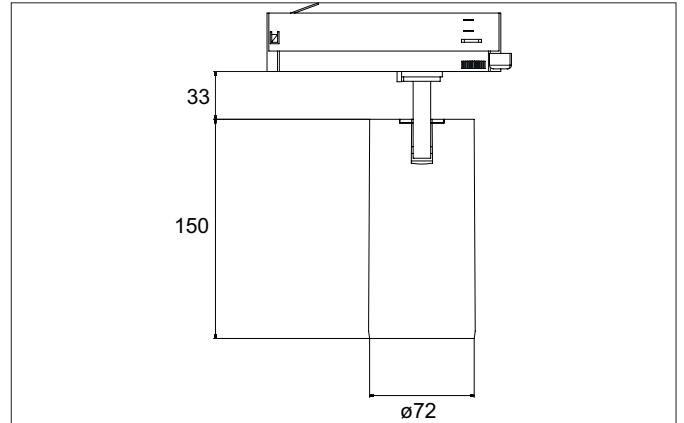

TRAXX MAXI LED track spotlight, on/off switchable
 Article no. 88723183

Light.
 For Generations.

Tender
 LED track spotlight, on/off switchable, Round. Ceiling cut-out Installation depth mm, Outer diameter 70 mm, Weight 0,666 kg, with rotationssymmetrical, deep, wide distributed light intensity. Luminous flux 2.880 lm, Power 1 x 24 W, Light colour warm white, Correlated color temperature (CCT) 3.000 K, Colour rendering index CRI > 90, Rated life time L80/B50 at 25 °C: 50.000 h, Housing material: Aluminium / Glass / Plastic, Colour: Black structure, Permissible ambient temperature (ta): -20 °C - +25 °C, Protection class (EN 61140): II, Degree of protection (DIN EN 60529): IP20, .With electronic driver, on/off switchable.

Article data	
Article no.	88723183
GTIN	4251433978060
Series name	TRAXX MAXI
Short description	LED track spotlight, on/off switchable
Material	Aluminium / Glass / Plastic
Colour	Black
Type of surface	Structure
Shape	Round
Outer diameter	70 mm
Weight	0.666 kg

TRAXX MAXI LED track spotlight, on/off switchable

Article no. 88723183

Light.
For Generations.

Lighting technology	
Colour temperature	3.000 K
Light colour	White
Luminous flux	2,880 lm
System efficiency	120 lm/W
Colour rendering	CRI > 90
Reflector	High-gloss
Beam angle	30°
Light sharing	Symmetric
Adjustable color temperature	No

Packing data	
Gross weight	0.796 kg
Length of packaging	290 mm
Packaging width	115 mm
Packaging height	165 mm
Disposal at end of life	This product must not be disposed of with household waste. You are obliged, to dispose of such electrical waste separately. By disposing of electrical waste and other old or defective electronics separately, you support recycling or other forms of re-use. In that way you help to take care and to avoid that harmful substances get into the environment.