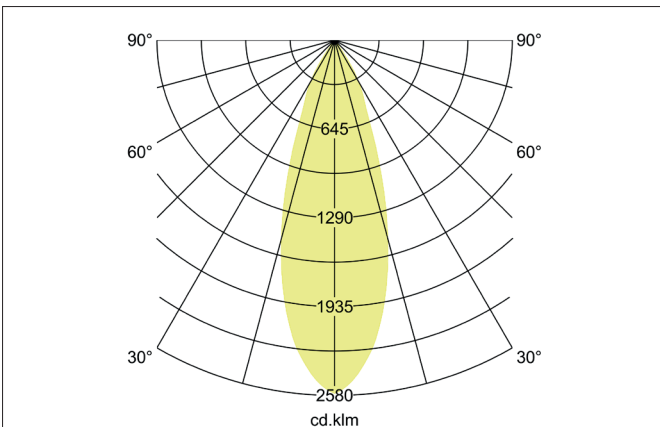

TRAXX MAXI LED track spotlight, on/off switchable
 Article no. 88723183

Light.
 For Generations.

Tender
 LED track spotlight, on/off switchable, Round. Ceiling cut-out Installation depth mm, Outer diameter 70 mm, Weight 0,666 kg, with rotationssymmetrical, deep, wide distributed light intensity. Luminous flux 2.880 lm, Power 1 x 24 W, Light colour warm white, Correlated color temperature (CCT) 3.000 K, Colour rendering index CRI > 90, Rated life time L80/B50 at 25 °C: 50.000 h, Housing material: Aluminium / Glass / Plastic, Colour: Black structure, Permissible ambient temperature (ta): -20 °C - +25 °C, Protection class (EN 61140): II, Degree of protection (DIN EN 60529): IP20, .With electronic driver, on/off switchable.

Article data	
Article no.	88723183
GTIN	4251433978060
Series name	TRAXX MAXI
Short description	LED track spotlight, on/off switchable
Material	Aluminium / Glass / Plastic
Colour	Black
Type of surface	Structure
Shape	Round
Outer diameter	70 mm
Weight	0.666 kg

TRAXX MAXI LED track spotlight, on/off switchable

Article no. 88723183

Light.
For Generations.

Lighting technology	
Colour temperature	3.000 K
Light colour	White
Luminous flux	2,880 lm
System efficiency	120 lm/W
Colour rendering	CRI > 90
Reflector	High-gloss
Beam angle	30°
Light sharing	Symmetric
Adjustable color temperature	No