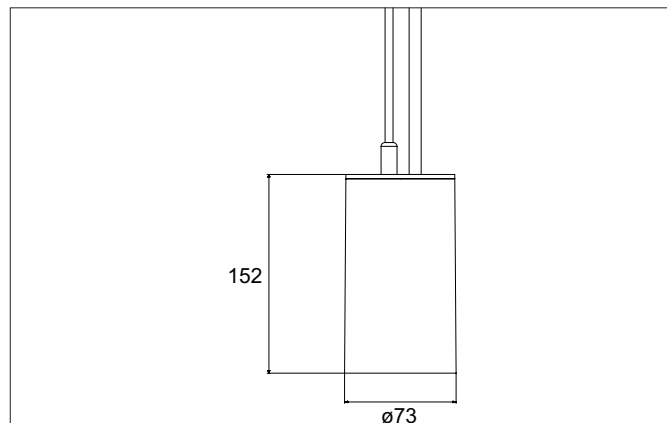

TRAXX MAXI LED pendant luminaire, on/off switchable

Article no. 88883185

Light.
For Generations.**Tender**

LED pendant luminaire, on/off switchable, Round. Ceiling cut-out Installation depth mm, Weight 0,914 kg, with rotationssymmetrical, deep, wide distributed light intensity. optimal light distribution due to a glass transparent cover. Luminous flux 3.544 lm, Power 1 x 28 W, Light colour neutral white, Correlated color temprature (CCT) 3.500 K, Colour rendering index CRI > 90, Rated life time L80/B50 at 25 °C: 50.000 h, Housing material: Aluminium / Glass / Plastic, Colour: Black structure, Permissible ambient temperature (ta): -20 °C - +25 °C, Protection class (EN 61140): I, Degree of protection (DIN EN 60529): IP20, .With electronic driver, on/off switchable.

Article data	
Article no.	88883185
GTIN	4251433978398
Series name	TRAXX MAXI
Short description	LED pendant luminaire, on/off switchable
Material	Aluminium / Glass / Plastic
Colour	Black
Type of surface	Structure
Shape	Round
Hight	163 mm
Weight	0.914 kg

TRAXX MAXI LED pendant luminaire, on/off switchable

Article no. 88883185

Light.
For Generations.

Lighting technology	
Colour temperature	3.500 K
Light colour	White
Light output	Direct
Luminous flux	3,544 lm
System efficiency	127 lm/W
McAdam-Step	McAdam-Step 3
Colour rendering	CRI > 90
Reflector	High-gloss
Beam angle	30°
Light sharing	Symmetric
Adjustable color temperature	No

Packing data	
Gross weight	0.98 kg
Length of packaging	170 mm
Packaging width	170 mm
Packaging height	110 mm
Disposal at end of life	This product must not be disposed of with household waste. You are obliged, to dispose of such electrical waste separately. By disposing of electrical waste and other old or defective electronics separately, you support recycling or other forms of re-use. In that way you help to take care and to avoid that harmful substances get into the environment.