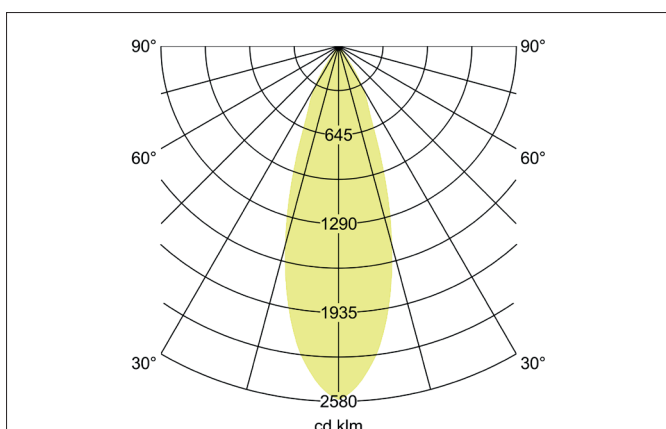

TRAXX MAXI LED pendant luminaire, on/off switchable

Article no. 88883185

Light.
For Generations.**Tender**

LED pendant luminaire, on/off switchable, Round. Ceiling cut-out Installation depth mm, Weight 0,914 kg, with rotationssymmetrical, deep, wide distributed light intensity. optimal light distribution due to a glass transparent cover. Luminous flux 3.544 lm, Power 1 x 28 W, Light colour neutral white, Correlated color temprature (CCT) 3.500 K, Colour rendering index CRI > 90, Rated life time L80/B50 at 25 °C: 50.000 h, Housing material: Aluminium / Glass / Plastic, Colour: Black structure, Permissible ambient temperature (ta): -20 °C - +25 °C, Protection class (EN 61140): I, Degree of protection (DIN EN 60529): IP20, .With electronic driver, on/off switchable.

Article data	
Article no.	88883185
GTIN	4251433978398
Series name	TRAXX MAXI
Short description	LED pendant luminaire, on/off switchable
Material	Aluminium / Glass / Plastic
Colour	Black
Type of surface	Structure
Shape	Round
Hight	163 mm
Weight	0.914 kg

TRAXX MAXI LED pendant luminaire, on/off switchable

Article no. 88883185

Light.
For Generations.

Lighting technology	
Colour temperature	3.500 K
Light colour	White
Light output	Direct
Luminous flux	3,544 lm
System efficiency	127 lm/W
McAdam-Step	McAdam-Step 3
Colour rendering	CRI > 90
Reflector	High-gloss
Beam angle	30°
Light sharing	Symmetric
Adjustable color temperature	No