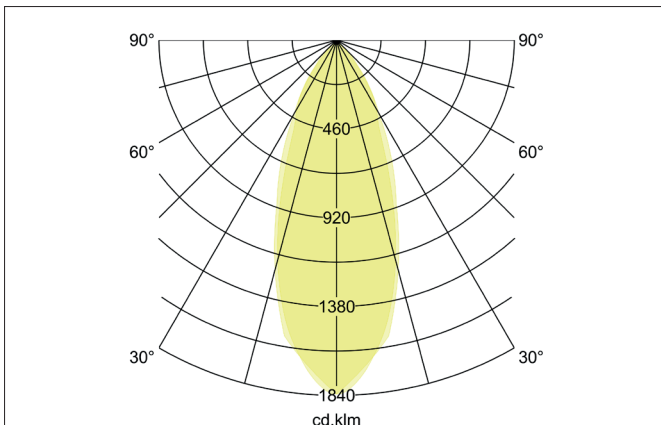

TIRREL-S LED recessed spot set, DALI dimmable, incl. connection**box**

Article no. 41444023

Light.
For Generations.**Tender**

LED recessed spot set, DALI dimmable, incl. connection box, Square. Toolless ceiling installation by installation springs. Ceiling cut-out \varnothing 68 mm, Installation depth 50 mm, Length 82 mm, Width 82 mm, Weight 0,285 kg, Reflector silver with rotationssymmetrical, deep, wide distributed light intensity. optimal light distribution due to a glass transparent cover. Luminous flux 680 lm, Power 1 x 6 W, System Efficiency 113 lm/W, Light colour warm white, Correlated color temperature (CCT) 3.000 K, Colour rendering index CRI > 80, Housing material: Aluminium / Glass, Colour: Chrome, Permissible ambient temperature (ta): -20 °C - +25 °C, Protection class (EN 61140): II, Degree of protection (DIN EN 60529): IP20, .With electronic driver, DALI-2 dimmable.

Product Benefits

- LED recessed spot in square design made of solid aluminum with LED module 6 W (3,000 K) and dimmable DALI converter WITHOUT glow-in-the-dark effect.
- Ceiling cut-out 68 mm, diameter 82 mm, installation depth 50 mm, IP20.
- Pivoting range 25°.
- Large color variation. Without visible snap ring.
- Classic, formally restrained design.
- In the same optics also in GX5.3 or GU10 version and as a dimmable trailing-edge phase or DALI and as a loudspeaker version.
- In addition, in the same surface structure and in the same color also available in round design.

Lighting technology	
Colour temperature	3.000 K
Light colour	White
Light output	Direct
Luminous flux	680 lm
System efficiency	113 lm/W
Colour rendering	CRI > 80
Reflector	High-gloss
Reflektorfarbe	silver
Beam angle	38°
Light sharing	Symmetric