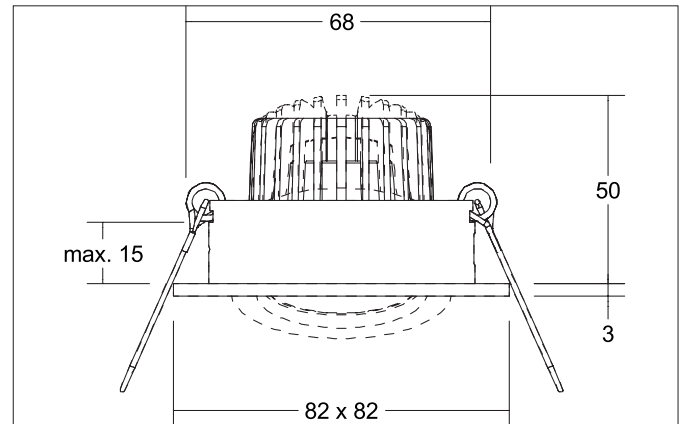

TIRREL-S LED recessed spot set, DALI dimmable, incl. connection**box**

Article no. 41444023

Light.
For Generations.**Tender**

LED recessed spot set, DALI dimmable, incl. connection box, Square. Toolless ceiling installation by installation springs. Ceiling cut-out \varnothing 68 mm, Installation depth 50 mm, Length 82 mm, Width 82 mm, Weight 0,285 kg, Reflector silver with rotationssymmetrical, deep, wide distributed light intensity. optimal light distribution due to a glass transparent cover. Luminous flux 680 lm, Power 1 x 6 W, System Efficiency 113 lm/W, Light colour warm white, Correlated color temperature (CCT) 3.000 K, Colour rendering index CRI > 80, Housing material: Aluminium / Glass, Colour: Chrome, Permissible ambient temperature (ta): -20 °C - +25 °C, Protection class (EN 61140): II, Degree of protection (DIN EN 60529): IP20, .With electronic driver, DALI-2 dimmable.

Product Benefits

- LED recessed spot in square design made of solid aluminum with LED module 6 W (3,000 K) and dimmable DALI converter WITHOUT glow-in-the-dark effect.
- Ceiling cut-out 68 mm, diameter 82 mm, installation depth 50 mm, IP20.
- Pivoting range 25°.
- Large color variation. Without visible snap ring.
- Classic, formally restrained design.
- In the same optics also in GX5.3 or GU10 version and as a dimmable trailing-edge phase or DALI and as a loudspeaker version.
- In addition, in the same surface structure and in the same color also available in round design.

TIRREL-S LED recessed spot set, DALI dimmable, incl. connection**box**

Article no. 41444023

Light.
For Generations.

Article data	
Article no.	41444023
GTIN	4251433951094
Series name	TIRREL-S
Short description	LED recessed spot set, DALI dimmable, incl. connection box
Material	Aluminium / Glass
Colour	Chrome
Type of surface	Glossy
Shape	Square
Built-in diameter	68 mm
Installation depth	50 mm
Length	82 mm
Width	82 mm
Height	3 mm
Scope of delivery	Incl. 5-pole connection box
Weight	0.285 kg