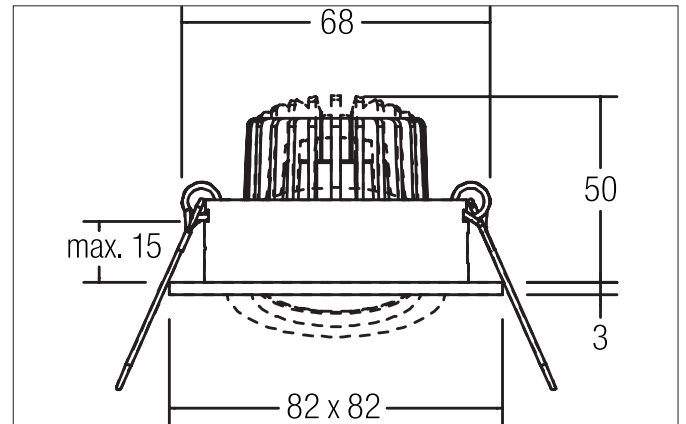

TIRREL-S LED recessed spot set, on/off switchable

Article no. 38144083

Light.
For Generations.**Tender**

LED recessed spot set, on/off switchable, Square. Toolless ceiling installation by installation springs. Ceiling cut-out \varnothing 68 mm, Installation depth 50 mm, Length 82 mm, Width 82 mm, Weight 0,271 kg, Reflector silver with rotationssymmetrical, deep, wide distributed light intensity. optimal light distribution due to a glass transparent cover. Luminous flux 680 lm, Power 1 x 6 W, System Efficiency 113 lm/W, Light colour warm white, Correlated color temprature (CCT) 3.000 K, Colour rendering index CRI > 80, Housing material: Aluminium / Glass, Colour: Black, Permissible ambient temperature (ta): -20 °C - +25 °C, Protection class (EN 61140): II, Degree of protection (DIN EN 60529): IP20. With electronic driver, on/off switchable.

Product Benefits

- LED recessed spot in square design made of solid aluminum.
with LED module 6 W (3,000 K) and switchable converter.
- Ceiling cutout 68 mm, diameter 82 mm, installation depth 50 mm, IP20.
- Pivoting range 25°.
- Large color variation. Without visible snap ring.
- Classic, formally restrained design.
- In the same look also in GX5.3 or GU10 version and as a dimmable set (trailing-edge phase or DALI) and as a loudspeaker.
- In addition in the same surface structure and in the same color also available in round design.

TIRREL-S LED recessed spot set, on/off switchable

Article no. 38144083

Light.
For Generations.

Article data	
Article no.	38144083
GTIN	4251433928089
Series name	TIRREL-S
Short description	LED recessed spot set, on/off switchable
Material	Aluminium / Glass
Colour	Black
Type of surface	Matt
Shape	Square
Built-in diameter	68 mm
Installation depth	50 mm
Length	82 mm
Width	82 mm
Hight	3 mm
Weight	0.271 kg