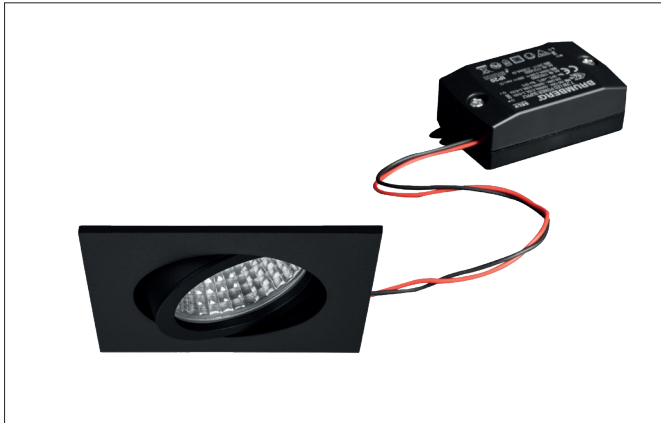

TIRREL-S LED recessed spot set, on/off switchable

Article no. 38144083

Light.
For Generations.**Tender**

LED recessed spot set, on/off switchable, Square. Toolless ceiling installation by installation springs. Ceiling cut-out \varnothing 68 mm, Installation depth 50 mm, Length 82 mm, Width 82 mm, Weight 0,271 kg, Reflector silver with rotationssymmetrical, deep, wide distributed light intensity. optimal light distribution due to a glass transparent cover. Luminous flux 680 lm, Power 1 x 6 W, System Efficiency 113 lm/W, Light colour warm white, Correlated color temprature (CCT) 3.000 K, Colour rendering index CRI > 80, Housing material: Aluminium / Glass, Colour: Black, Permissible ambient temperature (ta): -20 °C - +25 °C, Protection class (EN 61140): II, Degree of protection (DIN EN 60529): IP20. With electronic driver, on/off switchable.

Product Benefits

- LED recessed spot in square design made of solid aluminum.
with LED module 6 W (3,000 K) and switchable converter.
- Ceiling cutout 68 mm, diameter 82 mm, installation depth 50 mm, IP20.
- Pivoting range 25°.
- Large color variation. Without visible snap ring.
- Classic, formally restrained design.
- In the same look also in GX5.3 or GU10 version and as a dimmable set (trailing-edge phase or DALI) and as a loudspeaker.
- In addition in the same surface structure and in the same color also available in round design.

TIRREL-S LED recessed spot set, on/off switchable

Article no. 38144083

Light.
For Generations.

Article data	
Article no.	38144083
GTIN	4251433928089
Series name	TIRREL-S
Short description	LED recessed spot set, on/off switchable
Material	Aluminium / Glass
Colour	Black
Type of surface	Matt
Shape	Square
Built-in diameter	68 mm
Installation depth	50 mm
Length	82 mm
Width	82 mm
Hight	3 mm
Weight	0.271 kg