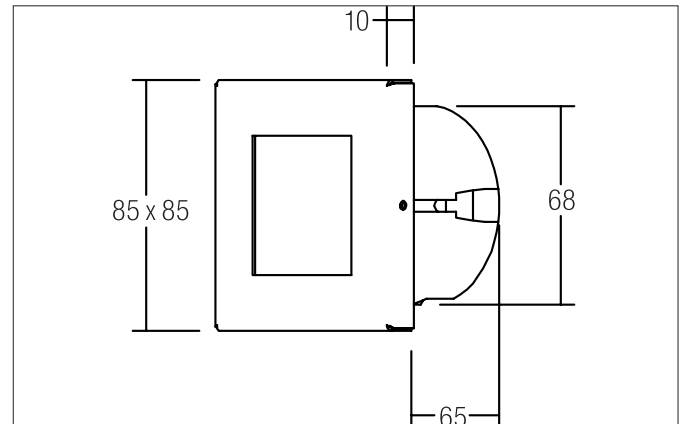

TEDO-S LED wall recessed light
Article no. R3940B

Light.
For Generations.

Tender

LED wall recessed light, white, Square. Recessed mounting, Wall-mounted Including a converter for connection with the 230-V mains voltage, on/off switchable, and cavity wall mounting box Ø 68 mm / installation depth: 65 mm Mounting method: Recessed mounting, Place of installation: Wall-mounted, Material: Stainless steel / Acrylic / Plastic, Degree of protection: according to DIN EN 60529 IP20, Protection class: (EN 61140) I, Voltage: 230V AC 50Hz, Power: 1.2W, Amount of light sources / fittings: 1.0 Qty, Luminous flux: 20lm, Adjustability: Not adjustable, With control gear: Yes, Dimmable: No, Control: on/off.

Article data	
Article no.	R3940B
GTIN	4250047758273
Series name	TEDO-S
Short description	LED wall recessed light
Material	Stainless steel
Colour	White
Type of surface	Structure
Shape	Square
Built-in diameter	68 mm
Installation depth	65 mm
Width	85 mm
Height	10 mm
Weight	0.248 kg

TEDO-S LED wall recessed light
Article no. R3940B

Light.
 For Generations.

Lighting technology	
Colour temperature	blau
Luminous flux	20 lm
System efficiency	17 lm/W
Colour rendering	CRI > 80
Reflector	Without
Light sharing	Symmetric

Mounting technology	
Mounting method	Recessed mounting
Place of installation	Wall-mounted
Adjustability	Not adjustable
Material cover	Plastic, opal

Packing data	
Gross weight	0.277 kg
Length of packaging	95 mm
Packaging width	75 mm
Packaging hight	95 mm
Disposal at end of life	This product must not be disposed of with household waste. You are obliged, to dispose of such electrical waste separately. By disposing of electrical waste and other old or defective electronics separately, you support recycling or other forms of re-use. In that way you help to take care and to avoid that harmful substances get into the environment.