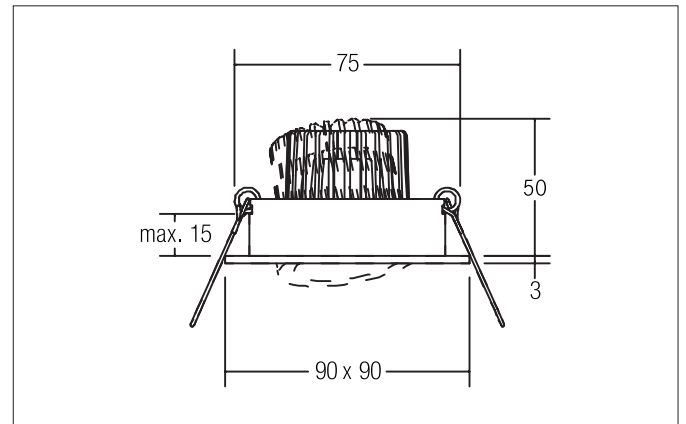

JANIA-S LED recessed spot set, on/off switchable

Article no. 38310253

Light.
For Generations.**Tender**

LED recessed spot set, on/off switchable, Square. Toolless ceiling installation by installation springs. Ceiling cut-out \varnothing 75 mm, Installation depth 50 mm, Length 90 mm, Width 90 mm, Weight 0,167 kg, Reflector silver with rotationssymmetrical, deep, wide distributed light intensity. optimal light distribution due to a glass transparent cover. Luminous flux 680 lm, Power 1 x 6 W, System Efficiency 113 lm/W, Light colour warm white, Correlated color temprature (CCT) 3.000 K, Colour rendering index CRI > 80, Housing material: Aluminium / Glass, Colour: Alu, Permissible ambient temperature (ta): -20 °C - +25 °C, Protection class (EN 61140): II, Degree of protection (DIN EN 60529): IP20. With electronic driver, on/off switchable.

Product Benefits

- LED recessed spotlight in square design made of solid aluminum.
with LED module 6 W (3,000 K) and switchable converter.
- Ceiling cut-out 75 mm, diameter 93 mm, installation depth 50 mm, IP20.
- Pivoting range 30°.
- Without visible snap ring.
- Classic, formally restrained design.
- In the same optics also available in GX5.3 or GU10 version and as dimmable set (phase section).
- In addition, in the same surface structure and in the same color also available in round design.

JANIA-S LED recessed spot set, on/off switchable

Article no. 38310253

Light.
For Generations.

Article data	
Article no.	38310253
GTIN	4251433909989
Series name	JANIA-S
Short description	LED recessed spot set, on/off switchable
Material	Aluminium / Glass
Colour	Alu
Type of surface	Matt
Shape	Square
Built-in diameter	75 mm
Installation depth	50 mm
Length	90 mm
Width	90 mm
Height	3 mm
Weight	0.167 kg

Lighting technology	
Colour temperature	3.000 K
Light colour	White
Light output	Direct
Luminous flux	680 lm
System efficiency	113 lm/W
Colour rendering	CRI > 80
Reflector	High-gloss
Reflektorfarbe	silver
Beam angle	38°
Light sharing	Symmetric