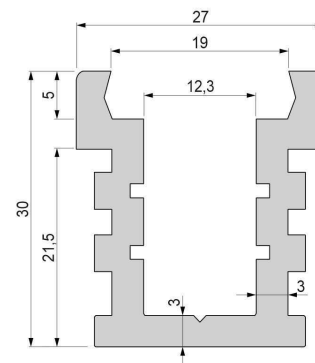

Artikel Nr.: 975781

IP-profile, U-high, drivable EU-01-12

Characteristics

Material	aluminum
Color	matt silver
Optic	

Dimensions & Weight

Length	2000,00
Width	27,00
Height	30,00
Diameter	0,00
Product Weight	1600 g

Mounting

Mounting Options

- mounting glue, tile adhesives, concrete, mortar
- driveable max. 1 ton, we recommend our foam carrier (990095)