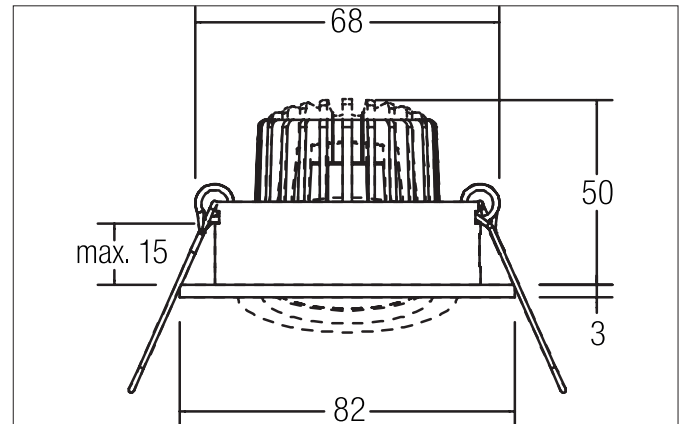

TIRREL-R LED recessed spot set, on/off

Article no. 38143633

Light.
For Generations.**Tender**

LED recessed spot set, on/off, Round. Toolless ceiling installation by installation springs. Ceiling cut-out \varnothing 68 mm, Installation depth 50 mm, Outer diameter 82 mm, Weight 0,176 kg, Reflector silver with rotationssymmetrical, deep, wide distributed light intensity. optimal light distribution due to a glass transparent cover. Luminous flux 680 lm, Power 1 x 6 W, System Efficiency 113 lm/W, Light colour warm white, Correlated color temprature (CCT) 3.000 K, Colour rendering index CRI > 80, Housing material: Aluminium / Glass / Plastic, Colour: Champagne, Permissible ambient temperature (ta): -20 °C - +25 °C, Protection class (EN 61140): II, Degree of protection (DIN EN 60529): IP20. With electronic driver, on/off switchable.

Product Benefits

- LED recessed spot in round design made of solid aluminum.
with LED module 6 W (3,000 K) and switchable converter.
- Ceiling cutout 68 mm, diameter 82 mm, installation depth 50 mm, IP20.
- Pivoting range 25°.
- Large color variation. Without visible snap ring.
- Classic, formally restrained design.
- In the same look also in GX5.3 or GU10 version and as a dimmable set (trailing-edge phase or DALI) and as a loudspeaker.
- In addition, in the same surface structure and in the same color also available in square version.

TIRREL-R LED recessed spot set, on/off

Article no. 38143633

Light.
For Generations.

Article data	
Article no.	38143633
GTIN	4251433906674
Series name	TIRREL-R
Short description	LED recessed spot set, on/off
Material	Aluminium / Glass / Plastic
Colour	Champagne
Type of surface	Matt
Shape	Round
Outer diameter	82 mm
Built-in diameter	68 mm
Installation depth	50 mm
Hight	3 mm
Weight	0.176 kg