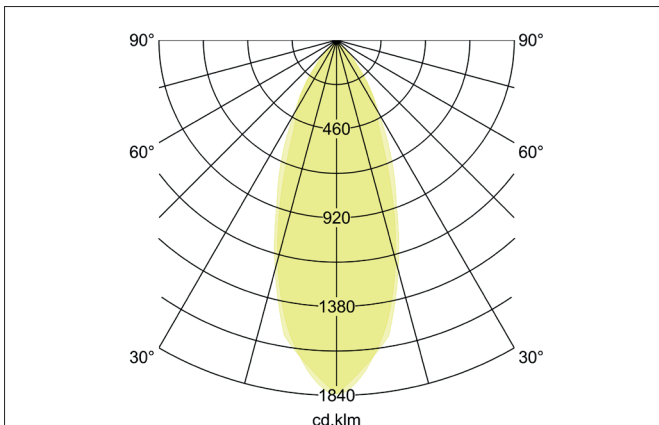

TIRREL-R LED recessed spot set, on/off

Article no. 38143633

Light.
For Generations.**Tender**

LED recessed spot set, on/off, Round. Toolless ceiling installation by installation springs. Ceiling cut-out \varnothing 68 mm, Installation depth 50 mm, Outer diameter 82 mm, Weight 0,176 kg, Reflector silver with rotationssymmetrical, deep, wide distributed light intensity. optimal light distribution due to a glass transparent cover. Luminous flux 680 lm, Power 1 x 6 W, System Efficiency 113 lm/W, Light colour warm white, Correlated color temprature (CCT) 3.000 K, Colour rendering index CRI > 80, Housing material: Aluminium / Glass / Plastic, Colour: Champagne, Permissible ambient temperature (ta): -20 °C - +25 °C, Protection class (EN 61140): II, Degree of protection (DIN EN 60529): IP20. With electronic driver, on/off switchable.

Product Benefits

- LED recessed spot in round design made of solid aluminum.
with LED module 6 W (3,000 K) and switchable converter.
- Ceiling cutout 68 mm, diameter 82 mm, installation depth 50 mm, IP20.
- Pivoting range 25°.
- Large color variation. Without visible snap ring.
- Classic, formally restrained design.
- In the same look also in GX5.3 or GU10 version and as a dimmable set (trailing-edge phase or DALI) and as a loudspeaker.
- In addition, in the same surface structure and in the same color also available in square version.

Lighting technology	
Colour temperature	3.000 K
Light colour	White
Light output	Direct
Luminous flux	680 lm
System efficiency	113 lm/W
Colour rendering	CRI > 80
Reflector	High-gloss
Reflektorfarbe	silver
Beam angle	38°
Light sharing	Symmetric