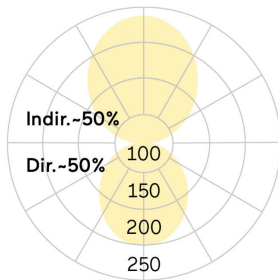

lightnet

Ringo Star-P3

Pendant luminaire - Direct/indirect light distribution

Article code: RP3OSE-830M-D2000-K