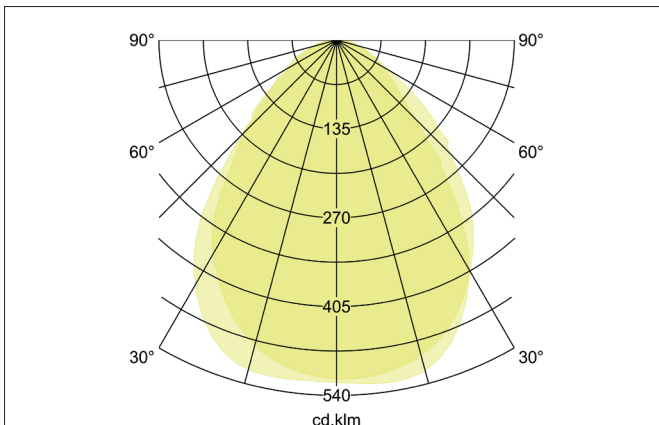

OREN LED panel 1.245 x 308 mm MP

Article no. 32060074

Light.
For Generations.**Tender**

LED panel 1.245 x 308 mm MP, Rectangular. Recessed luminaire for ceilings with visible mounting rails. Ceiling cut-out L x W 1245 x 308 mm, Installation depth 11 mm, Length 1.245 mm, Width 308 mm, Weight 3,500 kg, with rotationssymmetrical, deep, wide distributed light intensity. optimal light distribution due to a plastic, microprismatic cover. Luminous flux 4.700 lm, UGR < 19, Power 1 x 38 W, Light colour neutral white, Correlated color temperature (CCT) 4.000 K, Colour rendering index CRI > 80, Rated life time L70/B50 at 25 °C: 100.000 h, Rated life time L80/B10 at 25 °C: 50.000 h, Housing material: Aluminium / PMMA, Colour: White, Permissible ambient temperature (ta): -20°C to +45°C, Protection class (EN 61140): II, Degree of protection (DIN EN 60529): IP40, shock resistance according to IEC62262: IK04 .With electronic driver, on/off switchable.

OREN LED panel 1.245 x 308 mm MP

Article no. 32060074

Light.
For Generations.

Article data	
Article no.	32060074
GTIN	4251433998310
Series name	OREN
Short description	LED panel 1.245 x 308 mm MP
Material	Aluminium / PMMA
Colour	White
Shape	Rectangular
Built-in width	308 mm
Built-in length	1245 mm
Installation depth	11 mm
Length	1,245 mm
Width	308 mm
Hight	11 mm
Scope of delivery	incl. multilumen driver. 800 mA; 900 mA; 950 mA; 1.050 mA
Weight	3.500 kg

Lighting technology	
Colour temperature	4.000 K
Light colour	White
Light output	Direct
Luminous flux	4,700 lm
System efficiency	124 lm/W
McAdam-Step	McAdam-Step 3
Colour rendering	CRI > 80
Reflector	Without
Beam angle	85°
Glare evaluation	UGR < 19
Light sharing	Symmetric
Photobio. Risikogruppe nach EN 62778	RG0
Adjustable color temperature	No