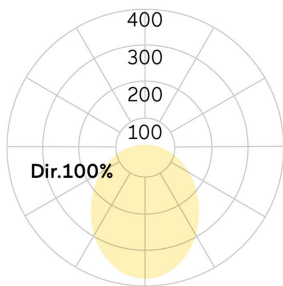

lightnet

Matric-G5

Pendant light-line - Direct light distribution

Article code: LG5OEE-840M-L1182-Y

Customer / Project: _____

Note: _____

Productname	Matric-G5
Lamp	LED
Installation Type	Pendant light-line
Surface finish	Silver Anodised
Light characteristics	Direct light distribution
Colour temperature	4000K
Colour Rendering Index (CRI)	CRI>80
Optical system	Opal diffuser
Control	Switchable
Length L/Diameter D (mm)	L=1182mm
Width W (mm)	W=81mm
Height H (mm)	H=81mm
Current/Power	Medium-Power
Luminous Flux	3300lm
Power consumption	26W
Suspension	Y-susp. (Set)
Ceiling rose colour	Ceiling rose: Matching luminaire`s surface colour
Pendant length (mm)	Pendant length max 1500mm
Degree of protection	IP20
Certification	Prüfzeichen: ENEC
Cable Colour	Power supply: transparent
LED lifetime	L85B10 (tq 25°C) = 50.000h
Photometric code	8 40 / 3 3 9
Photobiological class	RG0 (EN62471)
Indoor/Outdoor	Indoor: ta [ambient] max. 25°C
Weight (kg)	4,3kg