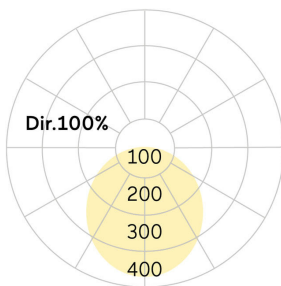

lightnet

Basic-A5

Surface mounted luminaire - Direct light distribution

Article code: BA5OSE-830M-D400

Illustrations may only be similar and serve as an orientation.

Basic-A5. LED. Surface mounted luminaire for wall or ceiling mounting with minimalist edge. Luminaire body made of high-quality aluminum profile. Surface finish Radiant Silver. Direct only light distribution. Colour temperature: 3000K (Warm White). Colour Rendering Index (CRI): >80. Opal diffuser for enhanced light transmission and perfect uniform illumination. Switchable. DxH (round). D=400mm. H=38mm. Medium-power current. 1393lm.

12W. 4,3kg. Binning initial <= MacAdam 3. IP40. Protection class I. CE, UKCA marking. Prüfzeichen: ENEC. IK02. 220-240V. 50-60 Hz. RG0 (EN62471). Luminous flux reduction up to 0,3%/1.000 operating hours. Nominal failure rate: 0,2%/1.000 operating hours. L85B10 (tq 25°C) = 50.000h. 5 years warranty. Manufacturer: Lightnet GmbH, ISO 9001:2015 and 50001:2018 certified.

Basic-A5

Surface mounted luminaire - Direct light distribution

Article code: BA5OSE-830M-D400

Customer / Project: _____

Note: _____

Productname	Basic-A5
Lamp	LED
Installation Type	Surface mounted luminaire
Surface finish	Radiant Silver
Light characteristics	Direct light distribution
Colour temperature	3000K
Colour Rendering Index (CRI)	CRI>80
Optical system	Opal diffuser
Control	Switchable
Length L/Diameter D (mm)	D=400mm
Height H (mm)	H=38mm
Current/Power	Medium-Power
Luminous Flux	1393lm
Power consumption	12W
Degree of protection	IP40
Certification	Prüfzeichen: ENEC
LED lifetime	L85B10 (tq 25°C) = 50.000h
Photometric code	8 30 / 3 3 9
Photobiological class	RG0 (EN62471)
Indoor/Outdoor	Indoor: ta [ambient] max. 25°C
Weight (kg)	4,3kg