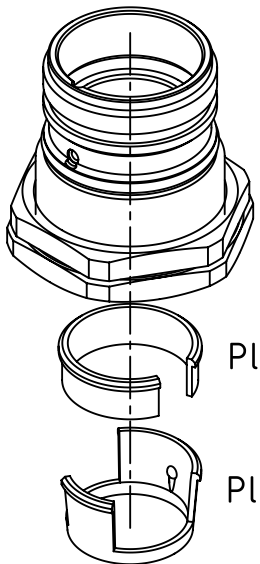

panel cut out

Plastic snap ring - Male

Plastic snap ring - Female

	All Dimensions in mm Original Size DIN A4		Scale 2:1	Free size tol.		Ref.
	All rights reserved Department EL PD		Created by DYCKC	Inspected by GRUBES	Standardisation TIEMANNA	Sub.
HARTING Electric GmbH & Co. KG D-32339 Espelkamp		Title M23 HBM back M25			Date 2019-07-19	State Final Release
					Doc-Key / ECM-Nr. 100708280/UGD/000/C 500000154908	Rev. C
			Type TB	Number 09 15 100 0308		Page 1/1