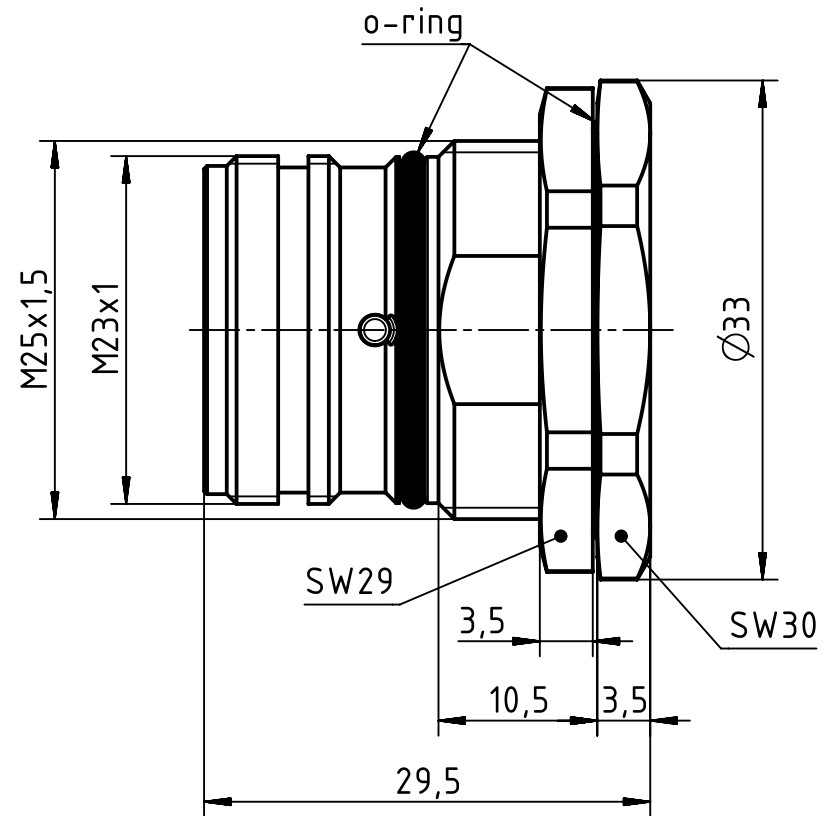

panel cut out

Plastic snap ring - Male

Plastic snap ring - Female

	All Dimensions in mm Original Size DIN A4		Scale 2:1	Free size tol.		Ref.
	All rights reserved Department EL PD		Created by DYCKC	Inspected by GRUBES	Standardisation TIEMANNA	Sub.
HARTING Electric GmbH & Co. KG D-32339 Espelkamp		Title M23 HBM back M25			Date 2019-07-19	State Final Release
					Doc-Key / ECM-Nr. 100708280/UGD/000/C 500000154908	Rev. C
			Type TB	Number 09 15 100 0308		Page 1/1