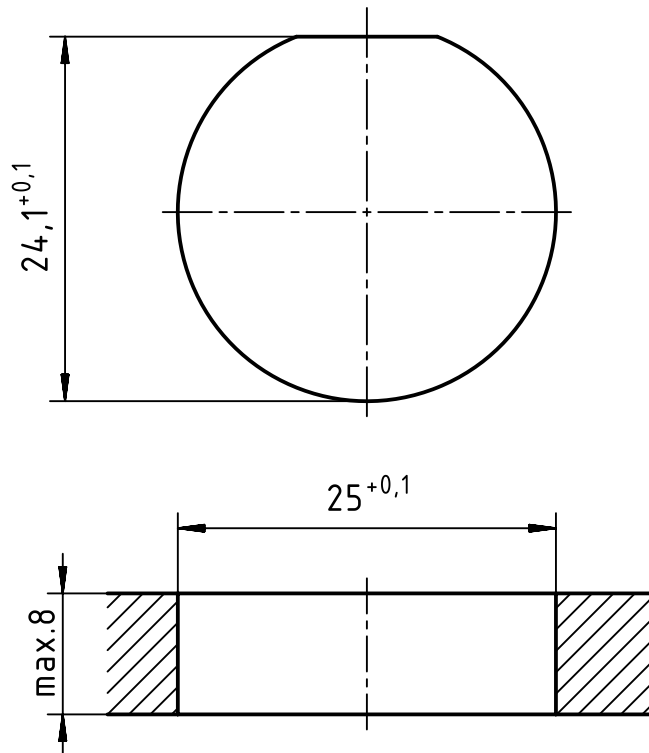

panel cut out

Plastic snap ring - Male

Plastic snap ring - Female

	All Dimensions in mm Original Size DIN A4		Scale 2:1	Free size tol.		Ref.
	All rights reserved Department EL PD		Created by DYCKC	Inspected by GRUBES	Standardisation TIEMANNA	Sub.
HARTING Electric GmbH & Co. KG D-32339 Espelkamp		Title M23 HBM back M25			Date 2019-07-19	State Final Release
					Doc-Key / ECM-Nr. 100708280/UGD/000/C 500000154908	Rev. C
			Type TB	Number 09 15 100 0308		Page 1/1