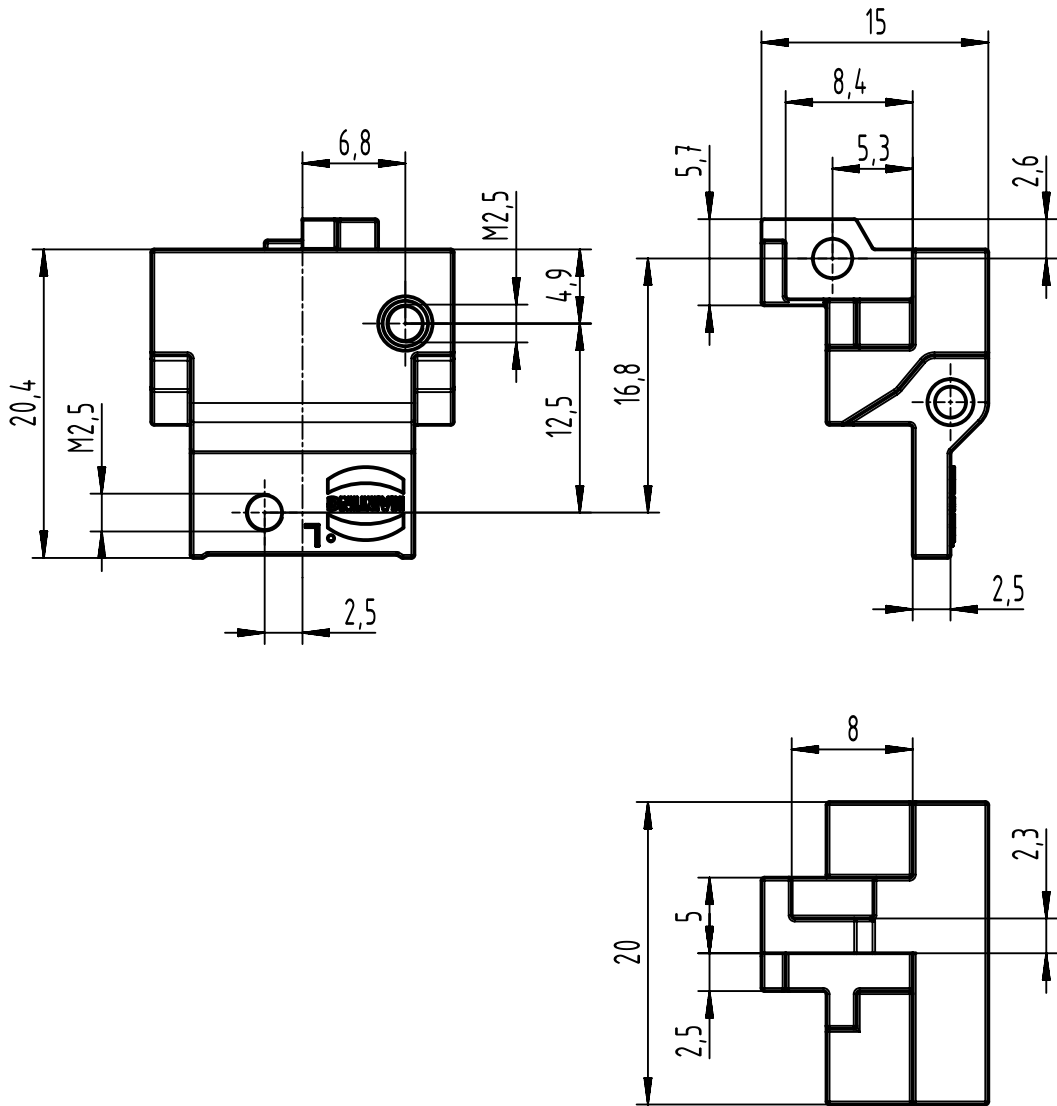

1 2 3 4

A

B

C

D

E

F

All Dimensions in mm  
Original Size DIN A4

Scale  
2:1

Free size tol.

Ref.

Sub.

All rights reserved  
Department EL PD

Created by  
STORCK

Inspected by  
LEHNERT

Standardisation

Date  
2024-03-07

State  
Final Release

HARTING  
D-32339 Espelkamp

Title  
DIN Power fixing bracket left D20 metal

Doc-Key / ECM-Nr.  
100222301/UGD/008/B  
500000265170

Type  
TB

Number  
09068009966

Rev.  
B