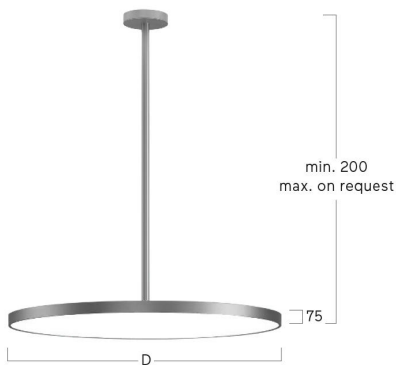

## Basic-G1

Pendant luminaire - Direct light distribution

Article code: BG1ASL-830M-D900-P

Illustrations may only be similar and serve as an orientation.

Basic-G1. LED. Pendant luminaire. Luminaire body made of high-quality aluminum profile. Surface finish Radiant Silver. Direct only light distribution. Colour temperature: 3000K (Warm White). Colour Rendering Index (CRI): >80. Microprismatic screen for uniform illumination and reduced luminance in office areas. Dimmable DALI. DxH (round). D=900mm. H=75mm. Rod suspension with ceiling rose (Set). Pendant length on request. Ceiling rose: Matching

luminaire`s surface colour. Medium-power current. 1215lm. 92W. 12,6kg. Binning initial <= MacAdam 3. IP40. Protection class I. CE, UKCA marking. Prüfzeichen: ENEC. IK02. 220-240V. 50-60 Hz. RG0 (EN62471). Luminous flux reduction up to 0,3%/1.000 operating hours. Nominal failure rate: 0,2%/1.000 operating hours. L85B10 (tq 25°C) = 50.000h. 5 years warranty. Manufacturer: Lightnet GmbH, ISO 9001:2015 and 50001:2018 certified.

## Basic-G1

Pendant luminaire - Direct light distribution

Article code: BG1ASL-830M-D900-P

Customer / Project: \_\_\_\_\_

Note: \_\_\_\_\_

Productname	Basic-G1
Lamp	LED
Installation Type	Pendant luminaire
Surface finish	Radiant Silver
Light characteristics	Direct light distribution
Colour temperature	3000K
Colour Rendering Index (CRI)	CRI>80
Optical system	Microprismatic screen
Control	Dimmable (DALI)
Length L/Diameter D (mm)	D=900mm
Height H (mm)	H=75mm
Current/Power	Medium-Power
Luminous Flux	12155lm
Power consumption	92W
Suspension	Rod susp. (Set)
Ceiling rose colour	Ceiling rose: Matching luminaire`s surface colour
Pendant length (mm)	Pendant length on request
Degree of protection	IP40
Certification	Prüfzeichen: ENEC
LED lifetime	L85B10 (tq 25°C) = 50.000h
Photometric code	8 30 / 3 3 9
Photobiological class	RG0 (EN62471)
Indoor/Outdoor	Indoor: ta [ambient] max. 25°C
Weight (kg)	12,6kg