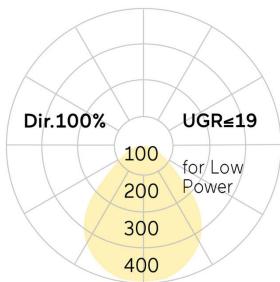

## Basic-G1

Pendant luminaire - Direct light distribution

Article code: BG1ASL-830M-D900-P

Illustrations may only be similar and serve as an orientation.

Basic-G1. LED. Pendant luminaire. Luminaire body made of high-quality aluminum profile. Surface finish Radiant Silver. Direct only light distribution. Colour temperature: 3000K (Warm White). Colour Rendering Index (CRI): >80. Microprismatic screen for uniform illumination and reduced luminance in office areas. Dimmable DALI. DxH (round). D=900mm. H=75mm. Rod suspension with ceiling rose (Set). Pendant length on request. Ceiling rose: Matching

luminaire`s surface colour. Medium-power current. 1215lm. 92W. 12,6kg. Binning initial <= MacAdam 3. IP40. Protection class I. CE, UKCA marking. Prüfzeichen: ENEC. IK02. 220-240V. 50-60 Hz. RG0 (EN62471). Luminous flux reduction up to 0,3%/1.000 operating hours. Nominal failure rate: 0,2%/1.000 operating hours. L85B10 (tq 25°C) = 50.000h. 5 years warranty. Manufacturer: Lightnet GmbH, ISO 9001:2015 and 50001:2018 certified.

## Basic-G1

Pendant luminaire - Direct light distribution

Article code: BG1ASL-830M-D900-P

Customer / Project: \_\_\_\_\_

Note: \_\_\_\_\_

Productname	Basic-G1
Lamp	LED
Installation Type	Pendant luminaire
Surface finish	Radiant Silver
Light characteristics	Direct light distribution
Colour temperature	3000K
Colour Rendering Index (CRI)	CRI>80
Optical system	Microprismatic screen
Control	Dimmable (DALI)
Length L/Diameter D (mm)	D=900mm
Height H (mm)	H=75mm
Current/Power	Medium-Power
Luminous Flux	12155lm
Power consumption	92W
Suspension	Rod susp. (Set)
Ceiling rose colour	Ceiling rose: Matching luminaire`s surface colour
Pendant length (mm)	Pendant length on request
Degree of protection	IP40
Certification	Prüfzeichen: ENEC
LED lifetime	L85B10 (tq 25°C) = 50.000h
Photometric code	8 30 / 3 3 9
Photobiological class	RG0 (EN62471)
Indoor/Outdoor	Indoor: ta [ambient] max. 25°C
Weight (kg)	12,6kg