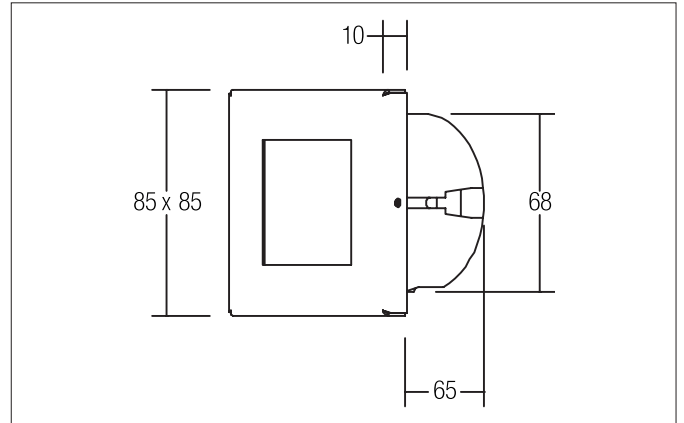

**TEDO-S LED wall recessed light**

Article no. 10140203

Light.  
For Generations.**Tender**

LED wall recessed light, Square. Ceiling cut-out Ø 68 mm, Installation depth 65 mm, Weight 0,237 kg, with rotationssymmetrical, deep, wide distributed light intensity. optimal light distribution due to a plastic, opal cover. Luminous flux 40 lm, Power 1 x 1,2 W, System Efficiency 33 lm/W, Light colour warm white, Correlated color temperature (CCT) 3.000 K, Colour rendering index CRI > 80, Housing material: Stainless steel, Colour: Stainless steel, Permissible ambient temperature (ta): -20 °C - +25 °C, Protection class (EN 61140): I, Degree of protection (DIN EN 60529): IP20. With electronic driver, on/off switchable.

| Article data       |                         |
|--------------------|-------------------------|
| Article no.        | 10140203                |
| GTIN               | 4250047767657           |
| Series name        | TEDO-S                  |
| Short description  | LED wall recessed light |
| Material           | Stainless steel         |
| Colour             | Stainless steel         |
| Type of surface    | Matt                    |
| Shape              | Square                  |
| Built-in diameter  | 68 mm                   |
| Installation depth | 65 mm                   |
| Width              | 85 mm                   |
| Hight              | 85 mm                   |
| Weight             | 0.237 kg                |

**TEDO-S LED wall recessed light**

Article no. 10140203

Light.  
For Generations.

| Lighting technology |           |
|---------------------|-----------|
| Colour temperature  | 3.000 K   |
| Light colour        | White     |
| Luminous flux       | 40 lm/m   |
| System efficiency   | 33 lm/W   |
| Colour rendering    | CRI > 80  |
| Reflector           | Without   |
| Light sharing       | Symmetric |