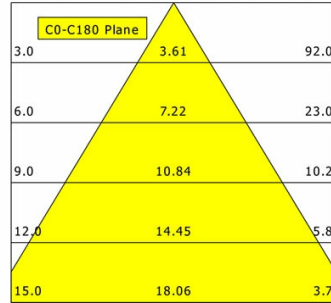

Offset [m] Cone width [m] Illuminance [lx]

<b>η</b>	LED
Efficiency	96 lm/W
Direct/Indirect	↓ 100% / ↑ 0%
System Power	11 W
<b>UGR</b>	X=4H, Y=8H
Reflection factors	70/50/20
UGR C0/C180	18.0
UGR C90/C270	18.0
CIE Flux Codes	86 98 99 100 100
Ra/CRI	>80

## FLIQ 300.1040.01

Flixx 300 Square (FLIQZ 300.24, 1xLED 11W 840/4000K 1030lm)

— C0/C180 cd / 1000 lm

	C0	C90	C180	C270
0°	804	804	804	804
15°	698	698	698	698
30°	423	423	423	423
45°	173	173	173	173
60°	62	62	62	62
75°	22	22	22	22
90°	0	0	0	0
cd / 1000 lm				

Offset [m] Cone width [m] Illuminance [lx]

<b>η</b>	LED
Efficiency	94 lm/W
Direct/Indirect	↓ 100% / ↑ 0%
System Power	11 W
<b>UGR</b>	X=4H, Y=8H
Reflection factors	70/50/20
UGR C0/C180	21.8
UGR C90/C270	21.8
CIE Flux Codes	73 93 98 100 100
Ra/CRI	>80