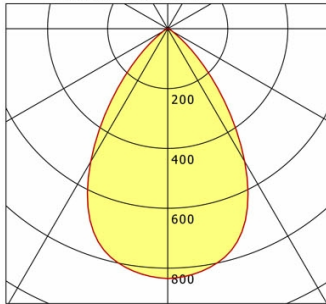

FLIQ 300.1040.01

Flixx 300 Square (FLIQZ 300.25, 1xLED 11W 840/4000K 1050lm)

— C0/C180 cd / 1000 lm

	C0	C90	C180	C270
0°	835	835	835	835
15°	779	779	779	779
30°	513	513	513	513
45°	155	155	155	155
60°	18	18	18	18
75°	6	6	6	6
90°	0	0	0	0
cd / 1000 lm				

Offset [m] Cone width [m] Illuminance [lx]