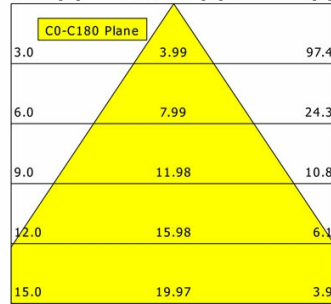

Offset [m] Cone width [m] Illuminance [lx]

<b>η</b>	LED
Efficiency	94 lm/W
Direct/Indirect	↓ 100% / ↑ 0%
System Power	11 W
<b>UGR</b>	X=4H, Y=8H
Reflection factors	70/50/20
UGR C0/C180	21.8
UGR C90/C270	21.8
CIE Flux Codes	73 93 98 100 100
Ra/CRI	>80

## FLIQ 300.1040.01

Flixx 300 Square (FLIQZ 300.25, 1xLED 11W 840/4000K 1050lm)

— C0/C180 cd / 1000 lm

	C0	C90	C180	C270
0°	835	835	835	835
15°	779	779	779	779
30°	513	513	513	513
45°	155	155	155	155
60°	18	18	18	18
75°	6	6	6	6
90°	0	0	0	0
cd / 1000 lm				

Offset [m] Cone width [m] Illuminance [lx]

<b>η</b>	LED
Efficiency	95 lm/W
Direct/Indirect	↓ 100% / ↑ 0%
System Power	11 W
<b>UGR</b>	X=4H, Y=8H
Reflection factors	70/50/20
UGR C0/C180	18.3
UGR C90/C270	18.3
CIE Flux Codes	85 98 100 100 100
Ra/CRI	>80