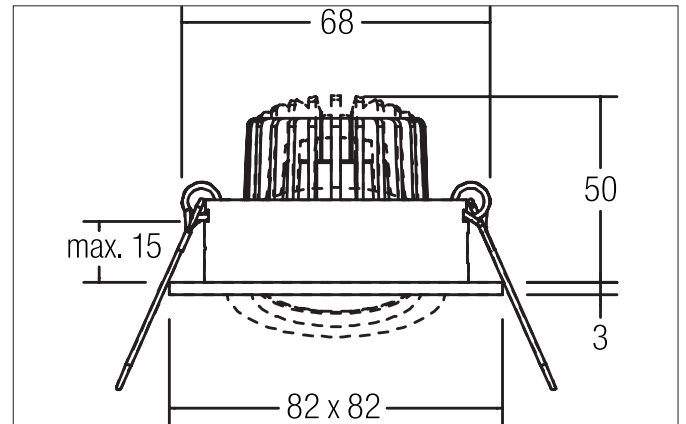

**TIRREL-S LED recessed spot set, on/off switchable**

Article no. 38144253

Light.  
For Generations.**Tender**

LED recessed spot set, on/off switchable, Square. Toolless ceiling installation by installation springs. Ceiling cut-out  $\varnothing$  68 mm, Installation depth 50 mm, Length 82 mm, Width 82 mm, Weight 0,245 kg, Reflector silver with rotationssymmetrical, deep, wide distributed light intensity. optimal light distribution due to a glass transparent cover. Luminous flux 680 lm, Power 1 x 6 W, System Efficiency 113 lm/W, Light colour warm white, Correlated color temprature (CCT) 3.000 K, Colour rendering index CRI > 80, Housing material: Aluminium / Glass, Colour: Alu, Permissible ambient temperature (ta): -20 °C - +25 °C, Protection class (EN 61140): II, Degree of protection (DIN EN 60529): IP20. With electronic driver, on/off switchable.

**Product Benefits**

- LED recessed spot in square design made of solid aluminum.  
with LED module 6 W (3,000 K) and switchable converter.
- Ceiling cutout 68 mm, diameter 82 mm, installation depth 50 mm, IP20.
- Pivoting range 25°.
- Large color variation. Without visible snap ring.
- Classic, formally restrained design.
- In the same look also in GX5.3 or GU10 version and as a dimmable set (trailing-edge phase or DALI) and as a loudspeaker.
- In addition in the same surface structure and in the same color also available in round design.

**TIRREL-S LED recessed spot set, on/off switchable**

Article no. 38144253

Light.  
For Generations.

Article data	
Article no.	38144253
GTIN	4251433906742
Series name	TIRREL-S
Short description	LED recessed spot set, on/off switchable
Material	Aluminium / Glass
Colour	Alu
Type of surface	Matt
Shape	Square
Built-in diameter	68 mm
Installation depth	50 mm
Length	82 mm
Width	82 mm
Hight	3 mm
Weight	0.245 kg