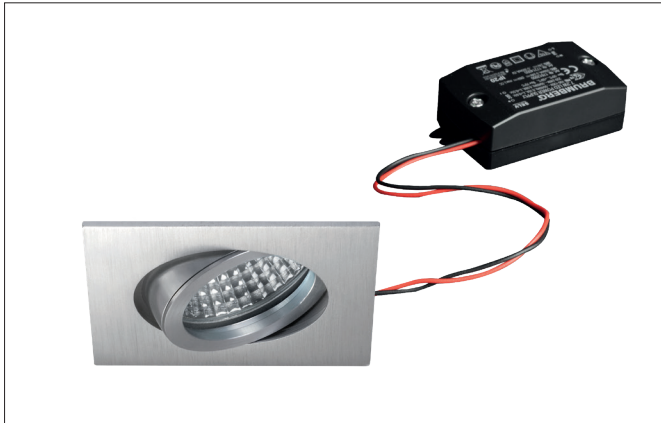

**TIRREL-S LED recessed spot set, on/off switchable**

Article no. 38144253

Light.  
For Generations.**Tender**

LED recessed spot set, on/off switchable, Square. Toolless ceiling installation by installation springs. Ceiling cut-out  $\varnothing$  68 mm, Installation depth 50 mm, Length 82 mm, Width 82 mm, Weight 0,245 kg, Reflector silver with rotationssymmetrical, deep, wide distributed light intensity. optimal light distribution due to a glass transparent cover. Luminous flux 680 lm, Power 1 x 6 W, System Efficiency 113 lm/W, Light colour warm white, Correlated color temprature (CCT) 3.000 K, Colour rendering index CRI > 80, Housing material: Aluminium / Glass, Colour: Alu, Permissible ambient temperature (ta): -20 °C - +25 °C, Protection class (EN 61140): II, Degree of protection (DIN EN 60529): IP20. With electronic driver, on/off switchable.

**Product Benefits**

- LED recessed spot in square design made of solid aluminum.  
with LED module 6 W (3,000 K) and switchable converter.
- Ceiling cutout 68 mm, diameter 82 mm, installation depth 50 mm, IP20.
- Pivoting range 25°.
- Large color variation. Without visible snap ring.
- Classic, formally restrained design.
- In the same look also in GX5.3 or GU10 version and as a dimmable set (trailing-edge phase or DALI) and as a loudspeaker.
- In addition in the same surface structure and in the same color also available in round design.

**TIRREL-S LED recessed spot set, on/off switchable**

Article no. 38144253

Light.  
For Generations.

Article data	
Article no.	38144253
GTIN	4251433906742
Series name	TIRREL-S
Short description	LED recessed spot set, on/off switchable
Material	Aluminium / Glass
Colour	Alu
Type of surface	Matt
Shape	Square
Built-in diameter	68 mm
Installation depth	50 mm
Length	82 mm
Width	82 mm
Hight	3 mm
Weight	0.245 kg