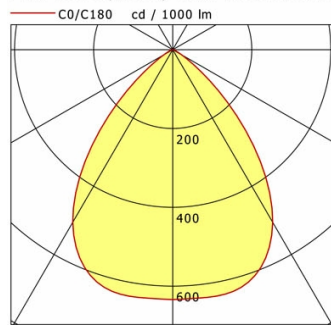

FLIQ 400.3040.01

Flixx 400 Square (FLIQZ 400.25, 1xLED 26W 840/4000K 3340lm)

	C0	C90	C180	C270
0°	634	634	634	634
15°	630	630	630	630
30°	506	506	506	506
45°	213	213	213	213
60°	26	26	26	26
75°	5	5	5	5
90°	0	0	0	0

cd / 1000 lm

Offset [m]	Cone width [m]	Illuminance [lx]
3.0	5.04	235.3
6.0	10.08	58.8
9.0	15.12	26.1
12.0	20.16	14.7
15.0	25.19	9.4

η	LED
Efficiency	128 lm/W
Direct/Indirect	↓ 100% / ↑ 0%
System Power	26 W
UGR	X=4H, Y=8H
Reflection factors	70/50/20
UGR C0/C180	21.3
UGR C90/C270	21.3
CIE Flux Codes	79 98 100 100 100
Ra/CRI	>80

LTS