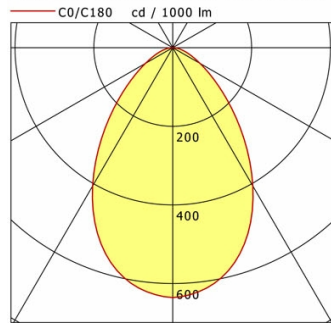

FLIQ 400.3040.01

Flixx 400 Square (FLIQZ 400.24, 1xLED 26W 840/4000K 3270lm)

	C0	C90	C180	C270
0°	636	636	636	636
15°	577	577	577	577
30°	406	406	406	406
45°	204	204	204	204
60°	80	80	80	80
75°	27	27	27	27
90°	0	0	0	0

cd / 1000 lm

Offset [m]	Cone width [m]	Illuminance [lx]
3.0	4.40	231.0
6.0	8.80	57.7
9.0	13.19	25.7
12.0	17.59	14.4
15.0	21.99	9.2

η	LED
Efficiency	126 lm/W
Direct/Indirect	↓ 100% / ↑ 0%
System Power	26 W
UGR	X=4H, Y=8H
Reflection factors	70/50/20
UGR C0/C180	24.8
UGR C90/C270	24.8
CIE Flux Codes	67 91 98 100 100
Ra/CRI	>80

LTS