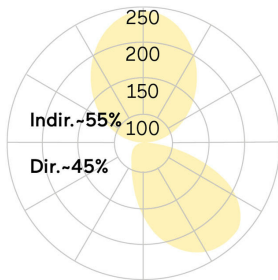

Matric-RX

Pendant light-line - Direct/indirect light distribution

Article code: LRXGEE-830M-L1475-A

Customer / Project: _____

Note: _____

Productname	Matric-RX
Lamp	LED
Installation Type	Pendant light-line
Surface finish	Silver Anodised
Light characteristics	Direct/indirect light distribution
Colour temperature	3000K
Colour Rendering Index (CRI)	CRI>80
Optical system	Wall-Washer
Control	Switchable
Length L/Diameter D (mm)	L=1475mm
Width W (mm)	W=40mm
Height H (mm)	H=75mm
Current/Power	Medium-Power
Luminous Flux	4731lm
Power consumption	45W
Suspension	Single susp. (Set)
Ceiling rose colour	Ceiling rose: (Matching luminaire`s surface colour)
Pendant length (mm)	Pendant length max 1500mm
Degree of protection	IP20
Certification	Prüfzeichen: ENEC
Cable Colour	Power supply: transparent
LED lifetime	L85B10 (tq 25°C) = 50.000h
Photometric code	8 30 / 3 3 9
Photobiological class	RG0 (EN62471)
Indoor/Outdoor	Indoor: ta [ambient] max. 25°C
Weight (kg)	4,2kg