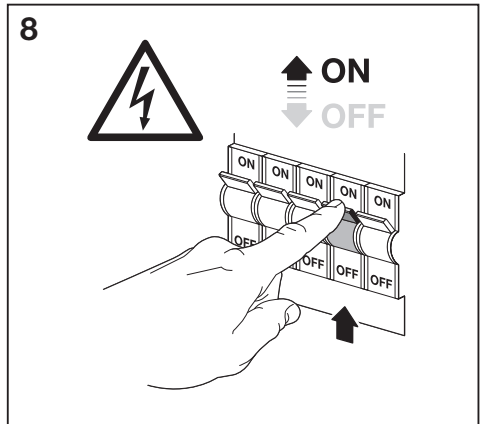

2

3

4

	EAN	This product contains a light source of energy efficiency class	Contained Light Source
SMART WIFI ORBIS SQ BL 350 RGBTW WT	4058075572850	F	Contains 4 light sources 
SMART WIFI ORBIS SQ BL 350 RGBTW BK	4058075572874	F	Contains 4 light sources 
SMART WIFI ORBIS RD BL 350 RGBTW WT	4058075574397	F	Contains 3 light sources 
SMART WIFI ORBIS RD BL 350 RGBTW BK	4058075573574	F	Contains 3 light sources 