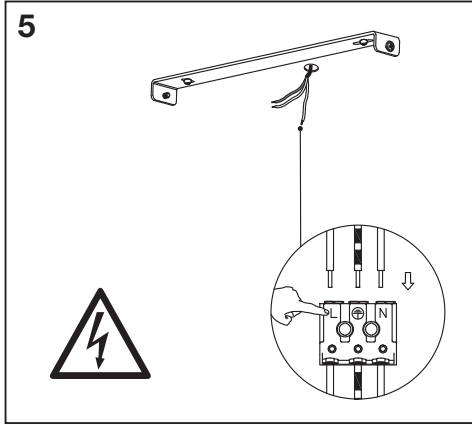

2

3

4

	EAN	This product contains a light source of energy efficiency class	Contained Light Source
SMART WIFI ORBIS SQ BL 350 RGBTW WT	4058075572850	F	Contains 4 light sources 
SMART WIFI ORBIS SQ BL 350 RGBTW BK	4058075572874	F	Contains 4 light sources 
SMART WIFI ORBIS RD BL 350 RGBTW WT	4058075574397	F	Contains 3 light sources 
SMART WIFI ORBIS RD BL 350 RGBTW BK	4058075573574	F	Contains 3 light sources 