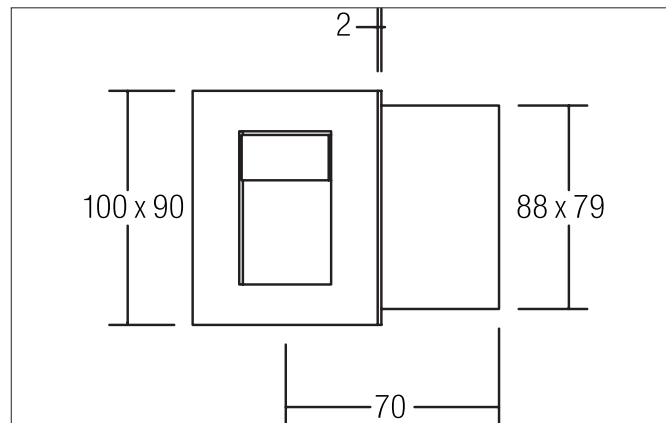

UGLOS LED wall recessed light

Article no. 10166223

Light.
For Generations.

Tender

LED wall recessed light, Rectangular. Ceiling cut-out L x W 79 x 88 mm, Installation depth 70 mm, Length 90 mm, Width 100 mm, Weight 0,476 kg, with rotationssymmetrical, deep, wide distributed light intensity. optimal light distribution due to a glass transparent cover. Power 1 x 1 W, Light colour warm white, Correlated color temprature (CCT) 3.000 K, Colour rendering index CRI > 80, Housing material: Stainless steel / Steel / Glass, Colour: Stainless steel, Permissible ambient temperature (ta): -20 °C - +25 °C, Protection class (EN 61140): III, Degree of protection (DIN EN 60529): IP20. For connection to an external driver, which is not included in the scope of delivery of the luminaire. Other dimmable.

Article data	
Article no.	10166223
GTIN	4251433907299
Series name	UGLOS
Short description	LED wall recessed light
Material	Stainless steel / Steel / Glass
Colour	Stainless steel
Type of surface	Matt
Shape	Rectangular
Built-in width	88 mm
Built-in length	79 mm
Installation depth	70 mm
Length	90 mm
Width	100 mm
Hight	90 mm
Weight	0.476 kg

Mounting technology	
Mounting method	Recessed mounting
Place of installation	Wall-mounted
Adjustability	Not adjustable
Material cover	Glass transparent

Packing data	
Gross weight	0.52 kg
Length of packaging	105 mm
Packaging width	95 mm
Packaging height	85 mm
Disposal at end of life	This product must not be disposed of with household waste. You are obliged, to dispose of such electrical waste separately. By disposing of electrical waste and other old or defective electronics separately, you support recycling or other forms of re-use. In that way you help to take care and to avoid that harmful substances get into the environment.

Accessories	
	Article no.: 17666000 LED converter 350 mA, on/off switchable Power: 1 - 5 W Dimensions: 52 mm x 30 mm x 23 mm