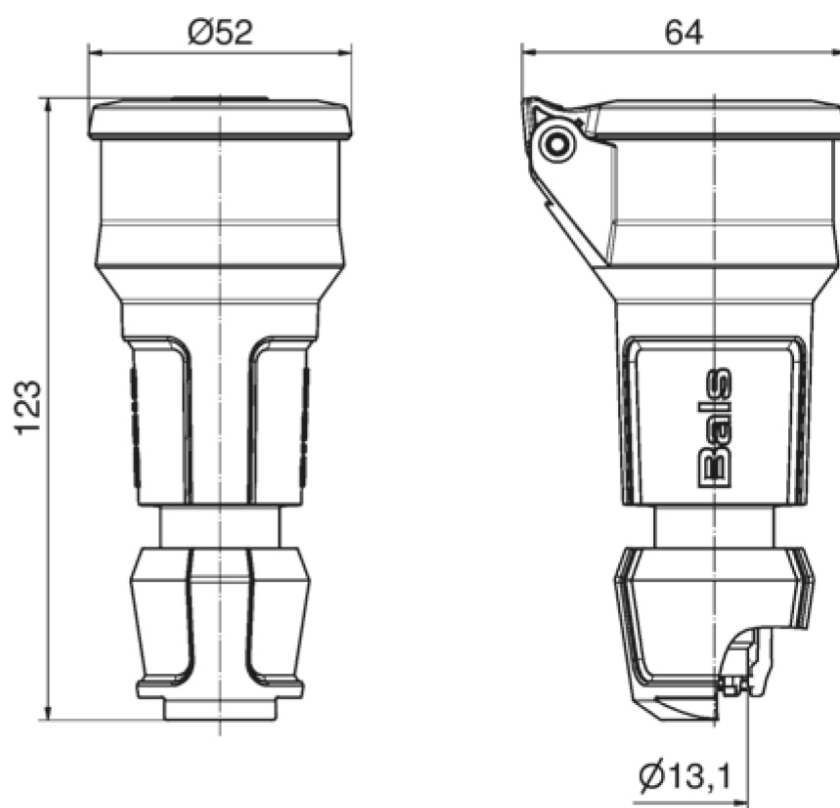

## Domestic connector - with hinged lid, System F German standard

Product description	
BALS-Prd.-Nr	7486
EAN	4024941852418
Product category	Domestic connector
Current	16A
Number of poles	3p
Poles	2P+PE
Voltage	250V
Frequency	alternating current (AC)

Product description	
Protection degree	IP54
Colour code	blue RAL 5015
Colour of appliance	Collar black RAL 9005, Hinged lid black RAL 9005, Cable gland black RAL 9005, Housing cover blue RAL 5015
Connection design	head-screw terminal
Maximum conductor size	4,0 qmm
Cable entry	Cable gland
Height	123mm
Width	52mm
Depth	64mm
Material of enclosure	Polyamide
Contact	The contact carrier is made of polyamide, the contacts are brass nickel plated

Additional technical properties	
	with german earthing system
	Multi-Grip cable gland with gasket and integrated strain relief
	With self-closing hinged lid

Logistics data	
Weight/pcs	0.101 kg / Piece
Packaging	Bag

Logistics data	
Content amount	1 ST
EAN	4024941852418
Length	64 mm
Width	52 mm
Height	123 mm
Weight	0.102 kg
Volume	409.344 ccm
Packaging	Carton
Content amount	20 ST
EAN	4024941323642
Length	245 mm
Width	177 mm
Height	185 mm
Weight	2.153 kg
Volume	7,140 ccm