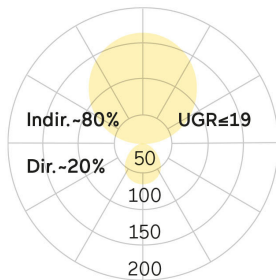

lightnet

Cubic-F1

Free standing luminaire - Direct/indirect light distribution

Article code: CF1ABX-840H-L900-U-A

Illustrations may only be similar and serve as an orientation.

Cubic-F1. LED. Free standing luminaire. Luminaire head with 25mm minimalist overall height. Luminaire body made of high-quality aluminum profile. Surface finish Jet Black. Direct/indirect light distribution. Colour temperature: 4000K (Cool White). Colour Rendering Index (CRI): >80. Microprismatic screen for uniform illumination and reduced luminance in office areas. UGR<=19. Separate stepless dimming of the direct/indirect light chambers. LxWxH (luminaire head, rectangular/Stand). L=900mm. W=

200mm. H=2000/25mm. High-power current. 16000lm. 114W. 20,1kg. Binning initial <= MacAdam 3. U-formed floor base matching luminaire`s outer surface colour. Plug Schuko CEE 7/7 (Type E+F). IP20. Protection class I. CE, UKCA marking. IK02. 220-240V. 50-60 Hz. Luminous flux reduction up to 0,4%/1.000 operating hours. Nominal failure rate: 0,2%/1.000 operating hours. L80B10 (tq 25°C) = 50.000h. 5 years warranty. Manufacturer: Lightnet GmbH, ISO 9001:2015 and 50001:2018 certified.

lightnet

Cubic-F1

Free standing luminaire - Direct/indirect light distribution

Article code: CF1ABX-840H-L900-U-A

Customer / Project: _____

Note: _____

Productname	Cubic-F1
Lamp	LED
Installation Type	Free standing luminaire
Surface finish	Jet Black
Light characteristics	Direct/indirect light distribution
Colour temperature	4000K
Colour Rendering Index (CRI)	CRI>80
Optical system	Microprismatic screen
Control	Separately stepless dimmable
Length L/Diameter D (mm)	L=900mm
Width W (mm)	W=200mm
Height H (mm)	H=2000/25mm
Current/Power	High-Power
Luminous Flux	16000lm
Power consumption	114W
Base-Type	U-base
Plug	Schuko CEE 7/7 (E+F)
Degree of protection	IP20
LED lifetime	L80B10 (tq 25°C) = 50.000h
UGR	UGR<=19
Photometric code	8 40 / 3 3 9
Indoor/Outdoor	Indoor: ta [ambient] max. 25°C
Weight (kg)	20,1kg