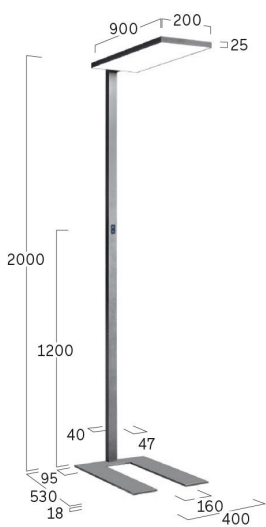

lightnet

Cubic-F1

Free standing luminaire - Direct/indirect light distribution

Article code: CF1ABX-840H-L900-U-A

Illustrations may only be similar and serve as an orientation.

Cubic-F1. LED. Free standing luminaire. Luminaire head with 25mm minimalist overall height. Luminaire body made of high-quality aluminum profile. Surface finish Jet Black. Direct/indirect light distribution. Colour temperature: 4000K (Cool White). Colour Rendering Index (CRI): >80. Microprismatic screen for uniform illumination and reduced luminance in office areas. UGR<=19. Separate stepless dimming of the direct/indirect light chambers. LxWxH (luminaire head, rectangular/Stand). L=900mm. W=

200mm. H=2000/25mm. High-power current. 16000lm. 114W. 20,1kg. Binning initial <= MacAdam 3. U-formed floor base matching luminaire`s outer surface colour. Plug Schuko CEE 7/7 (Type E+F). IP20. Protection class I. CE, UKCA marking. IK02. 220-240V. 50-60 Hz. Luminous flux reduction up to 0,4%/1.000 operating hours. Nominal failure rate: 0,2%/1.000 operating hours. L80B10 (tq 25°C) = 50.000h. 5 years warranty. Manufacturer: Lightnet GmbH, ISO 9001:2015 and 50001:2018 certified.

lightnet

Cubic-F1

Free standing luminaire - Direct/indirect light distribution

Article code: CF1ABX-840H-L900-U-A

Customer / Project: _____

Note: _____

Productname	Cubic-F1
Lamp	LED
Installation Type	Free standing luminaire
Surface finish	Jet Black
Light characteristics	Direct/indirect light distribution
Colour temperature	4000K
Colour Rendering Index (CRI)	CRI>80
Optical system	Microprismatic screen
Control	Separately stepless dimmable
Length L/Diameter D (mm)	L=900mm
Width W (mm)	W=200mm
Height H (mm)	H=2000/25mm
Current/Power	High-Power
Luminous Flux	16000lm
Power consumption	114W
Base-Type	U-base
Plug	Schuko CEE 7/7 (E+F)
Degree of protection	IP20
LED lifetime	L80B10 (tq 25°C) = 50.000h
UGR	UGR<=19
Photometric code	8 40 / 3 3 9
Indoor/Outdoor	Indoor: ta [ambient] max. 25°C
Weight (kg)	20,1kg