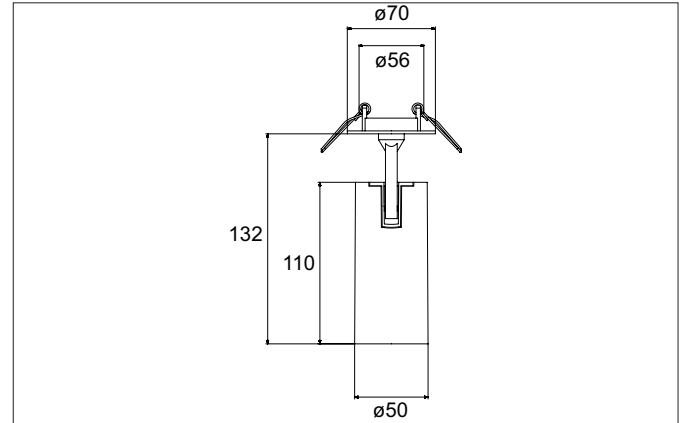

**TRAXX MINI LED semi-recessed spotlight, DALI**  
Article no. 88784163DA

Light.  
For Generations.

**Tender**

LED semi-recessed spotlight, DALI, Round. Ceiling cut-out  $\varnothing$  56 mm, Installation depth 50 mm, with rotationssymmetrical, deep, wide distributed light intensity. optimal light distribution due to a glass transparent cover. Luminous flux 1.733 lm, Power 1 x 14,5 W, Light colour warm white, Correlated color temprature (CCT) 3.000 K, Colour rendering index CRI > 90, Rated life time L80/B50 at 25 °C: 50.000 h, Housing material: Aluminium, Colour: Silver structure, Permissible ambient temperature (ta): -20 °C - +25 °C, Protection class (EN 61140): II, Degree of protection (DIN EN 60529): IP20, .With electronic driver, DALI dimmable.

Article data	
Article no.	88784163DA
GTIN	4251433983477
Series name	TRAXX MINI
Short description	LED semi-recessed spotlight, DALI
Material	Aluminium
Colour	Silver
Type of surface	Structure
Shape	Round
Built-in diameter	56 mm
Installation depth	50 mm
Weight	N.N.

**TRAXX MINI LED semi-recessed spotlight, DALI**

Article no. 88784163DA

Light.  
For Generations.

Lighting technology	
Colour temperature	3.000 K
Light colour	White
Light output	Direct
Luminous flux	1,733 lm
System efficiency	120 lm/W
Colour rendering	CRI > 90
Reflector	High-gloss
Beam angle	40°
Light sharing	Symmetric