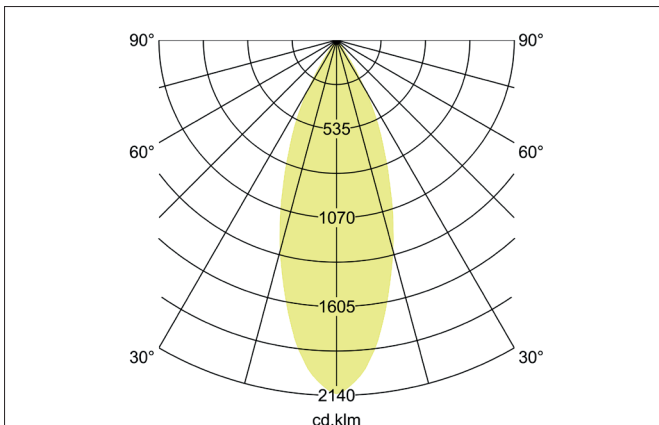

**TRAXX MINI LED semi-recessed spotlight, DALI**  
Article no. 88784163DA

Light.  
For Generations.

**Tender**

LED semi-recessed spotlight, DALI, Round. Ceiling cut-out  $\varnothing$  56 mm, Installation depth 50 mm, with rotationssymmetrical, deep, wide distributed light intensity. optimal light distribution due to a glass transparent cover. Luminous flux 1.733 lm, Power 1 x 14,5 W, Light colour warm white, Correlated color temprature (CCT) 3.000 K, Colour rendering index CRI > 90, Rated life time L80/B50 at 25 °C: 50.000 h, Housing material: Aluminium, Colour: Silver structure, Permissible ambient temperature (ta): -20 °C - +25 °C, Protection class (EN 61140): II, Degree of protection (DIN EN 60529): IP20, .With electronic driver, DALI dimmable.

Article data	
Article no.	88784163DA
GTIN	4251433983477
Series name	TRAXX MINI
Short description	LED semi-recessed spotlight, DALI
Material	Aluminium
Colour	Silver
Type of surface	Structure
Shape	Round
Built-in diameter	56 mm
Installation depth	50 mm
Weight	N.N.

**TRAXX MINI LED semi-recessed spotlight, DALI**

Article no. 88784163DA

Light.  
For Generations.

Lighting technology	
Colour temperature	3.000 K
Light colour	White
Light output	Direct
Luminous flux	1,733 lm
System efficiency	120 lm/W
Colour rendering	CRI > 90
Reflector	High-gloss
Beam angle	40°
Light sharing	Symmetric