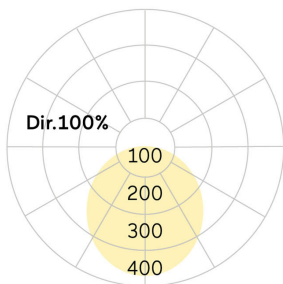

lightnet

Basic-G1

Pendant luminaire - Direct light distribution

Article code: BG1OSE-840M-D900-P

Customer / Project: _____

Note: _____

Productname	Basic-G1
Lamp	LED
Installation Type	Pendant luminaire
Surface finish	Radiant Silver
Light characteristics	Direct light distribution
Colour temperature	4000K
Colour Rendering Index (CRI)	CRI>80
Optical system	Opal diffuser
Control	Switchable
Length L/Diameter D (mm)	D=900mm
Height H (mm)	H=75mm
Current/Power	Medium-Power
Luminous Flux	12800lm
Power consumption	92W
Suspension	Rod susp. (Set)
Ceiling rose colour	Ceiling rose: Matching luminaire`s surface colour
Pendant length (mm)	Pendant length on request
Degree of protection	IP40
Certification	Prüfzeichen: ENEC
LED lifetime	L85B10 (tq 25°C) = 50.000h
Photometric code	8 40 / 3 3 9
Photobiological class	RG0 (EN62471)
Indoor/Outdoor	Indoor: ta [ambient] max. 25°C
Weight (kg)	12,6kg