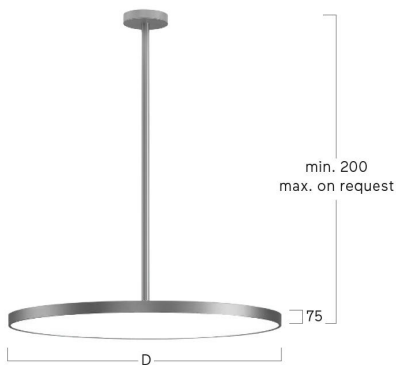

lightnet

Basic-G1

Pendant luminaire - Direct light distribution

Article code: BG1OSE-840M-D900-P

Illustrations may only be similar and serve as an orientation.

Basic-G1. LED. Pendant luminaire. Luminaire body made of high-quality aluminum profile. Surface finish Radiant Silver. Direct only light distribution. Colour temperature: 4000K (Cool White). Colour Rendering Index (CRI): >80. Opal diffuser for enhanced light transmission and perfect uniform illumination. Switchable. DxH (round). D=900mm. H=75mm. Rod suspension with ceiling rose (Set). Pendant length on request. Ceiling rose: Matching luminaire`s

lightnet

Basic-G1

Pendant luminaire - Direct light distribution

Article code: BG1OSE-840M-D900-P

Customer / Project: _____

Note: _____

| | |
|------------------------------|---|
| Productname | Basic-G1 |
| Lamp | LED |
| Installation Type | Pendant luminaire |
| Surface finish | Radiant Silver |
| Light characteristics | Direct light distribution |
| Colour temperature | 4000K |
| Colour Rendering Index (CRI) | CRI>80 |
| Optical system | Opal diffuser |
| Control | Switchable |
| Length L/Diameter D (mm) | D=900mm |
| Height H (mm) | H=75mm |
| Current/Power | Medium-Power |
| Luminous Flux | 12800lm |
| Power consumption | 92W |
| Suspension | Rod susp. (Set) |
| Ceiling rose colour | Ceiling rose: Matching luminaire`s surface colour |
| Pendant length (mm) | Pendant length on request |
| Degree of protection | IP40 |
| Certification | Prüfzeichen: ENEC |
| LED lifetime | L85B10 (tq 25°C) = 50.000h |
| Photometric code | 8 40 / 3 3 9 |
| Photobiological class | RG0 (EN62471) |
| Indoor/Outdoor | Indoor: ta [ambient] max. 25°C |
| Weight (kg) | 12,6kg |