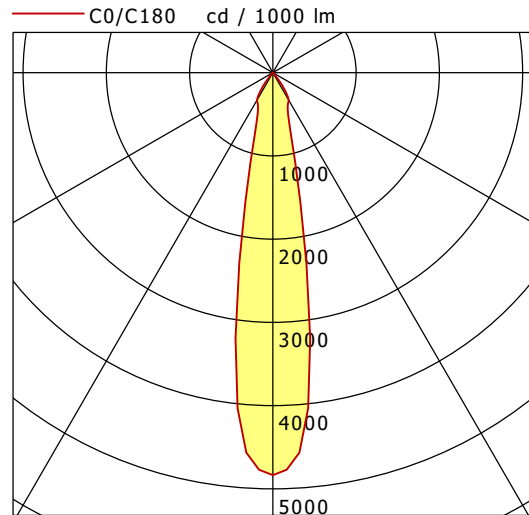

CSARL 72.3030.15

CSA 72 Round (1xLED 29W 830/3000K 3230lm 15 °)

	C0	C90	C180	C270
0°	4835	4835	4835	4835
15°	939	939	939	939
30°	381	381	381	381
45°	7	7	7	7
60°	6	6	6	6
75°	3	3	3	3
90°	0	0	0	0
cd / 1000 lm				

Offset [m] Cone width [m] Illuminance [lx]

Offset [m]	Cone width [m]	Illuminance [lx]
C0-C180 Plane		
3.0	1.03	1735.3
6.0	2.07	433.8
9.0	3.10	192.8
12.0	4.14	108.5
15.0	5.17	69.4

η	LED
Efficiency	112 lm/W
Direct/Indirect	↓ 100% / ↑ 0%
System Power	29 W
UGR	X=4H, Y=8H
Reflection factors	70/50/20
UGR C0/C180	19.0
UGR C90/C270	19.0
CIE Flux Codes	98 99 100 100 100
Ra/CRI	> 80