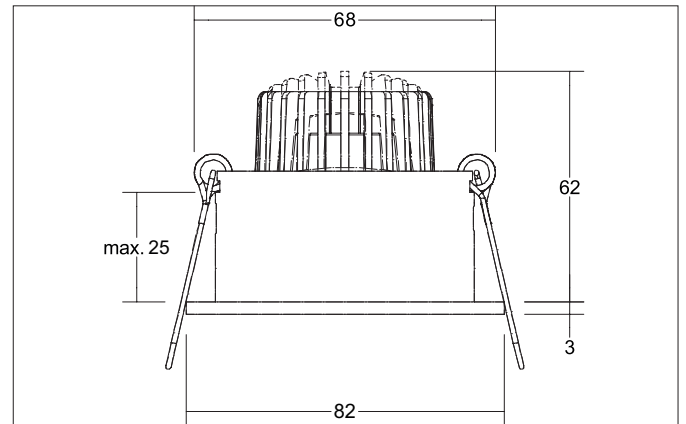

TIRRELdeep LED recessed spot set, trailing-edge phase dimmable

Article no. 39063073

Light.
For Generations.**Tender**

LED recessed spot set, trailing-edge phase dimmable, Round. Toolless ceiling installation by installation springs. Ceiling cut-out Ø 68 mm, Installation depth 62 mm, Outer diameter 82 mm, Weight 0,212 kg, Reflector silver with rotationssymmetrical, deep, wide distributed light intensity. optimal light distribution due to a glass transparent cover. Luminous flux 680 lm, Power 1 x 6 W, System Efficiency 113 lm/W, Light colour warm white, Correlated color temperature (CCT) 3.000 K, Colour rendering index CRI > 80, Housing material: Aluminium / Glass, Colour: White, Permissible ambient temperature (ta): -20 °C - +25 °C, Protection class (EN 61140): II, Degree of protection (DIN EN 60529): IP20. With electronic driver, Trailing-edge phase dimmable.

Article data	
Article no.	39063073
GTIN	4251433950936
Series name	TIRRELdeep
Short description	LED recessed spot set, trailing-edge phase dimmable
Material	Aluminium / Glass
Colour	White
Type of surface	Matt
Shape	Round
Outer diameter	82 mm
Built-in diameter	68 mm
Installation depth	62 mm
Height	3 mm
Weight	0.212 kg

TIRRELdeep LED recessed spot set, trailing-edge phase dimmable

Article no. 39063073

Light.
For Generations.

Lighting technology	
Colour temperature	3.000 K
Light colour	White
Light output	Direct
Luminous flux	680 lm
System efficiency	113 lm/W
Colour rendering	CRI > 80
Reflector	High-gloss
Reflektorfarbe	silver
Beam angle	38°
Light sharing	Symmetric