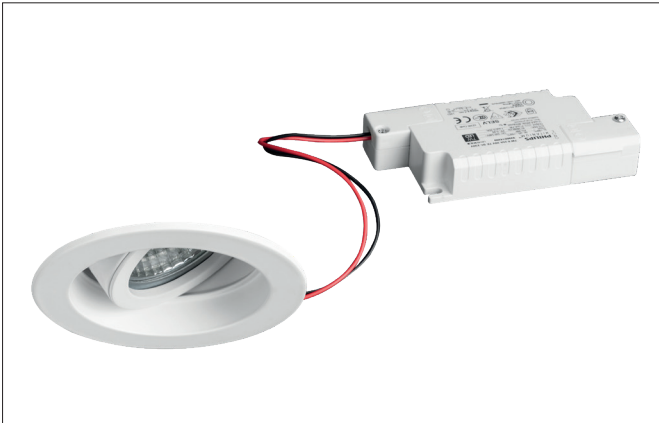

TIRRELdeep LED recessed spot set, trailing-edge phase dimmable

Article no. 39063073

Light.
For Generations.**Tender**

LED recessed spot set, trailing-edge phase dimmable, Round. Toolless ceiling installation by installation springs. Ceiling cut-out Ø 68 mm, Installation depth 62 mm, Outer diameter 82 mm, Weight 0,212 kg, Reflector silver with rotationssymmetrical, deep, wide distributed light intensity. optimal light distribution due to a glass transparent cover. Luminous flux 680 lm, Power 1 x 6 W, System Efficiency 113 lm/W, Light colour warm white, Correlated color temperature (CCT) 3.000 K, Colour rendering index CRI > 80, Housing material: Aluminium / Glass, Colour: White, Permissible ambient temperature (ta): -20 °C - +25 °C, Protection class (EN 61140): II, Degree of protection (DIN EN 60529): IP20. With electronic driver, Trailing-edge phase dimmable.

Article data	
Article no.	39063073
GTIN	4251433950936
Series name	TIRRELdeep
Short description	LED recessed spot set, trailing-edge phase dimmable
Material	Aluminium / Glass
Colour	White
Type of surface	Matt
Shape	Round
Outer diameter	82 mm
Built-in diameter	68 mm
Installation depth	62 mm
Height	3 mm
Weight	0.212 kg

TIRRELdeep LED recessed spot set, trailing-edge phase dimmable

Article no. 39063073

Light.
For Generations.

Lighting technology	
Colour temperature	3.000 K
Light colour	White
Light output	Direct
Luminous flux	680 lm
System efficiency	113 lm/W
Colour rendering	CRI > 80
Reflector	High-gloss
Reflektorfarbe	silver
Beam angle	38°
Light sharing	Symmetric

Operating technology of the luminaire	
Lamp holder	Plug&Play
Power	6 W
Voltage type	DC
Current	350 mA
Lamp	LED
Protection class	III
Degree of protection	IP20
Bulb change possible	The light source of this luminaire may only be replaced by the manufacturer or a service technician commissioned by him or a similarly qualified person.