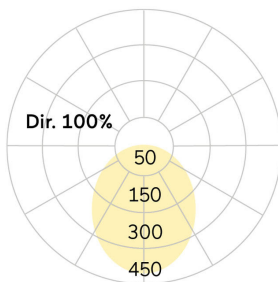

lightnet

Ringo Star-G3

Pendant luminaire - Direct light distribution

Article code: RG3OBL-830H-D900-K