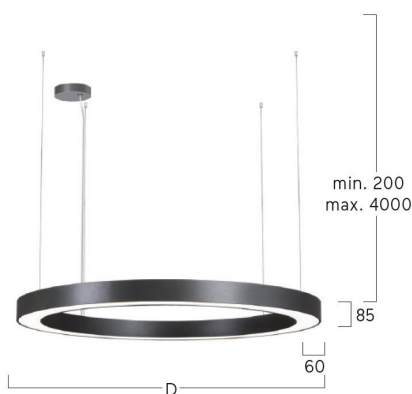

lightnet

Ringo Star-G3

Pendant luminaire - Direct light distribution

Article code: RG3OBL-830H-D900-K

Illustrations may only be similar and serve as an orientation.

Ringo Star-G3. LED. Pendant luminaire. Luminaire body made of aluminium profile with 60mm track width. Surface finish Jet Black. Direct only light distribution. Colour temperature: 3000K (Warm White). Colour Rendering Index (CRI): >80. Opal diffuser for enhanced light transmission and perfect uniform illumination. Dimmable DALI. DxHxW (round). D=900mm. W=60mm. H=85mm. Cord suspension for parallel installation with power supply cable and ceiling rose (Set). Pendant length max 4000mm. Power supply:

lightnet

Ringo Star-G3

Pendant luminaire - Direct light distribution

Article code: RG3OBL-830H-D900-K

Customer / Project: _____

Note: _____

Productname	Ringo Star-G3
Lamp	LED
Installation Type	Pendant luminaire
Surface finish	Jet Black
Light characteristics	Direct light distribution
Colour temperature	3000K
Colour Rendering Index (CRI)	CRI>80
Optical system	Opal diffuser
Control	Dimmable (DALI)
Length L/Diameter D (mm)	D=900mm
Width W (mm)	W=60mm
Height H (mm)	H=85mm
Current/Power	High-Power
Luminous Flux	6115lm
Power consumption	80W
Suspension	Parallel susp. (Set)
Ceiling rose colour	Ceiling rose: Matching luminaire`s surface colour
Pendant length (mm)	Pendant length max 4000mm
Degree of protection	IP20
Cable Colour	Power supply: transparent
LED lifetime	L80B10 (tq 25°C) = 50.000h
Photometric code	8 30 / 3 3 9
Photobiological class	RG0 (EN62471)
Indoor/Outdoor	Indoor: ta [ambient] max. 25°C
Weight (kg)	8kg