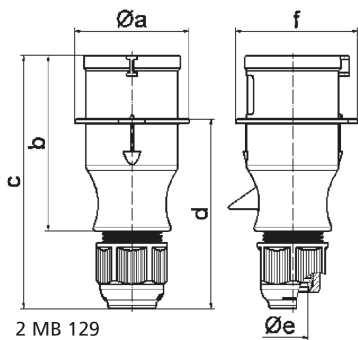

## Plug - with screw terminals one piece housing

Product description	
BALS-Prd.-Nr	21000-TLS
EAN	4024941192354
Product category	TLS plug with Multi-Grip cable gland
Current	16A
Number of poles	3p
Poles	2P+PE
Position of earth contact	4 h
Voltage	100 up to 130V
Frequency	50 and 60Hz

Product description	
Protection degree	IP44
Colour code	yellow RAL 1012
Colour of appliance	Enclosure yellow RAL 1012, Cable gland grey RAL 7035
Connection design	with screw terminal
Maximum conductor size	2,5 qmm
Cable entry	Cable gland
Height	143mm
Width	54mm
Depth	59mm
Material of enclosure	Polyamide
Contact	The contact carrier is made of polyamide, The contacts are brass

Additional technical properties	
	one piece housing, Multi-Grip cable gland with gasket and integrated strain relief, For cable diameter from 8 up to max. 18 mm

Logistics data	
Weight/pcs	0.136 kg / Piece
Packaging	Bag
Content amount	1 ST
EAN	4024941192354

Logistics data	
Length	59 mm
Width	54 mm
Height	143 mm
Weight	0.137 kg
Volume	455.598 ccm
Packaging	Carton
Content amount	10 ST
EAN	4024941841559
Length	207 mm
Width	162 mm
Height	142 mm
Weight	1.46 kg
Volume	3,750 ccm