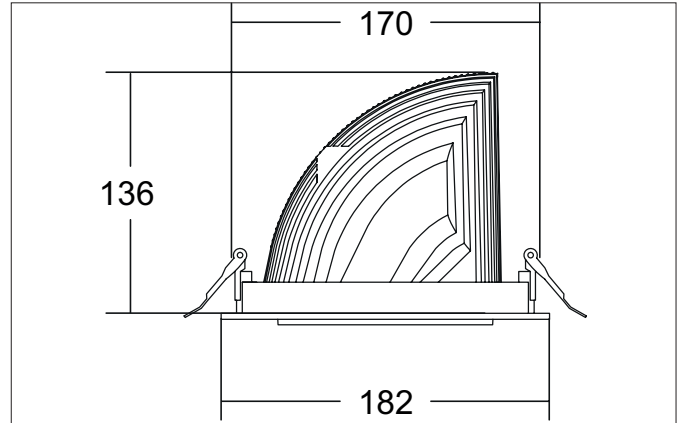

**ARTEMIS MAXI LED recessed spotlight, on/off switchable**  
 Article no. 88276185

Light.  
 For Generations.

**Tender**  
 LED recessed spotlight, on/off switchable, Round. Ceiling cut-out Ø 170 mm, Installation depth 136 mm, Outer diameter 182 mm, Weight 1,300 kg, with rotationssymmetrical, deep, wide distributed light intensity. optimal light distribution due to a glass transparent cover. Luminous flux 5.420 lm, Power 1 x 41,5 W, Light colour neutral white, Correlated color temprature (CCT) 3.500 K, Colour rendering index CRI > 90, Rated life time L80/B10 at 25 °C: 50.000 h, Housing material: Aluminium, Colour: Black structure, Permissible ambient temperature (ta): -20 °C - +25 °C, Protection class (EN 61140): II, Degree of protection (DIN EN 60529): IP20, .With electronic driver, on/off switchable.

Article data	
Article no.	88276185
GTIN	4251433975144
Series name	ARTEMIS MAXI
Short description	LED recessed spotlight, on/off switchable
Material	Aluminium
Colour	Black
Type of surface	Structure
Shape	Round
Outer diameter	182 mm
Built-in diameter	170 mm
Installation depth	136 mm
Weight	1.300 kg

Packing data	
Gross weight	1.37 kg
Length of packaging	182 mm
Packaging width	182 mm
Packaging height	136 mm
Disposal at end of life	This product must not be disposed of with household waste. You are obliged, to dispose of such electrical waste separately. By disposing of electrical waste and other old or defective electronics separately, you support recycling or other forms of re-use. In that way you help to take care and to avoid that harmful substances get into the environment.