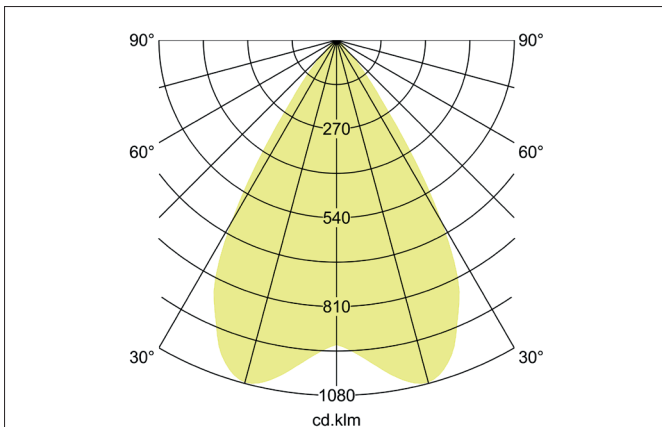

**ARTEMIS MAXI LED recessed spotlight, on/off switchable**  
 Article no. 88276185

Light.  
 For Generations.

**Tender**  
 LED recessed spotlight, on/off switchable, Round. Ceiling cut-out Ø 170 mm, Installation depth 136 mm, Outer diameter 182 mm, Weight 1,300 kg, with rotationssymmetrical, deep, wide distributed light intensity. optimal light distribution due to a glass transparent cover. Luminous flux 5.420 lm, Power 1 x 41,5 W, Light colour neutral white, Correlated color temprature (CCT) 3.500 K, Colour rendering index CRI > 90, Rated life time L80/B10 at 25 °C: 50.000 h, Housing material: Aluminium, Colour: Black structure, Permissible ambient temperature (ta): -20 °C - +25 °C, Protection class (EN 61140): II, Degree of protection (DIN EN 60529): IP20, .With electronic driver, on/off switchable.

Article data	
Article no.	88276185
GTIN	4251433975144
Series name	ARTEMIS MAXI
Short description	LED recessed spotlight, on/off switchable
Material	Aluminium
Colour	Black
Type of surface	Structure
Shape	Round
Outer diameter	182 mm
Built-in diameter	170 mm
Installation depth	136 mm
Weight	1.300 kg