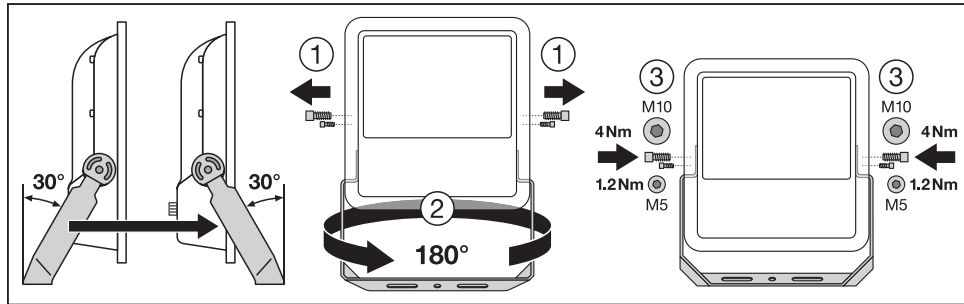

FLOODLIGHT 100DEG

C10449057
G11084102
03.09.19

LEDVANCE GmbH
Steinerne Furt 62
86167 Augsburg, Germany
www.ledvance.com