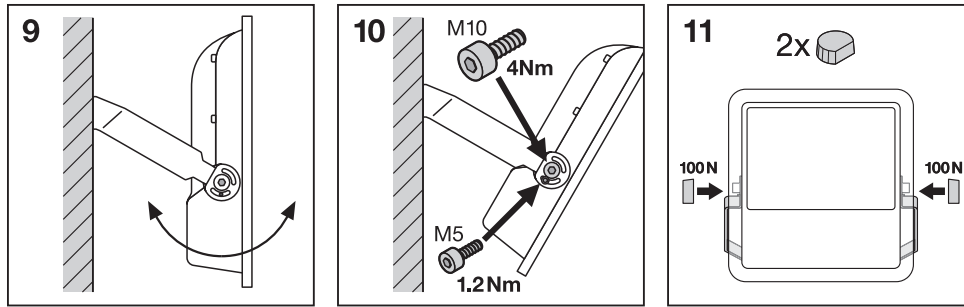

FLOODLIGHT 100DEG

C10449057
G11084102
03.09.19

LEDVANCE GmbH
Steinerne Furt 62
86167 Augsburg, Germany
www.ledvance.com