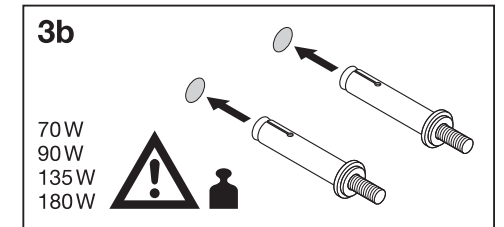

3

#22269
black
score dimension 148 x 210 mm